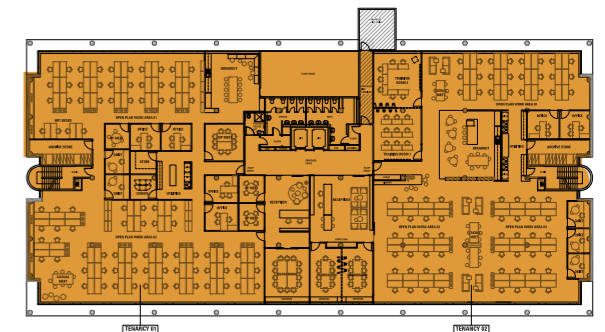

SPACE PLAN LEGEND | TENANCY 01

Total area sqm	1620	Quiet Rooms	4
Total Number of Staff	186	Offices	0
Workstations	184	Utilities	3
Reception / Waiting	2	Kitchen	2
Meeting Rooms	11	Comms	0

KEY PLAN

LEVEL 3 | SINGLE TENANCY | Concept Plan