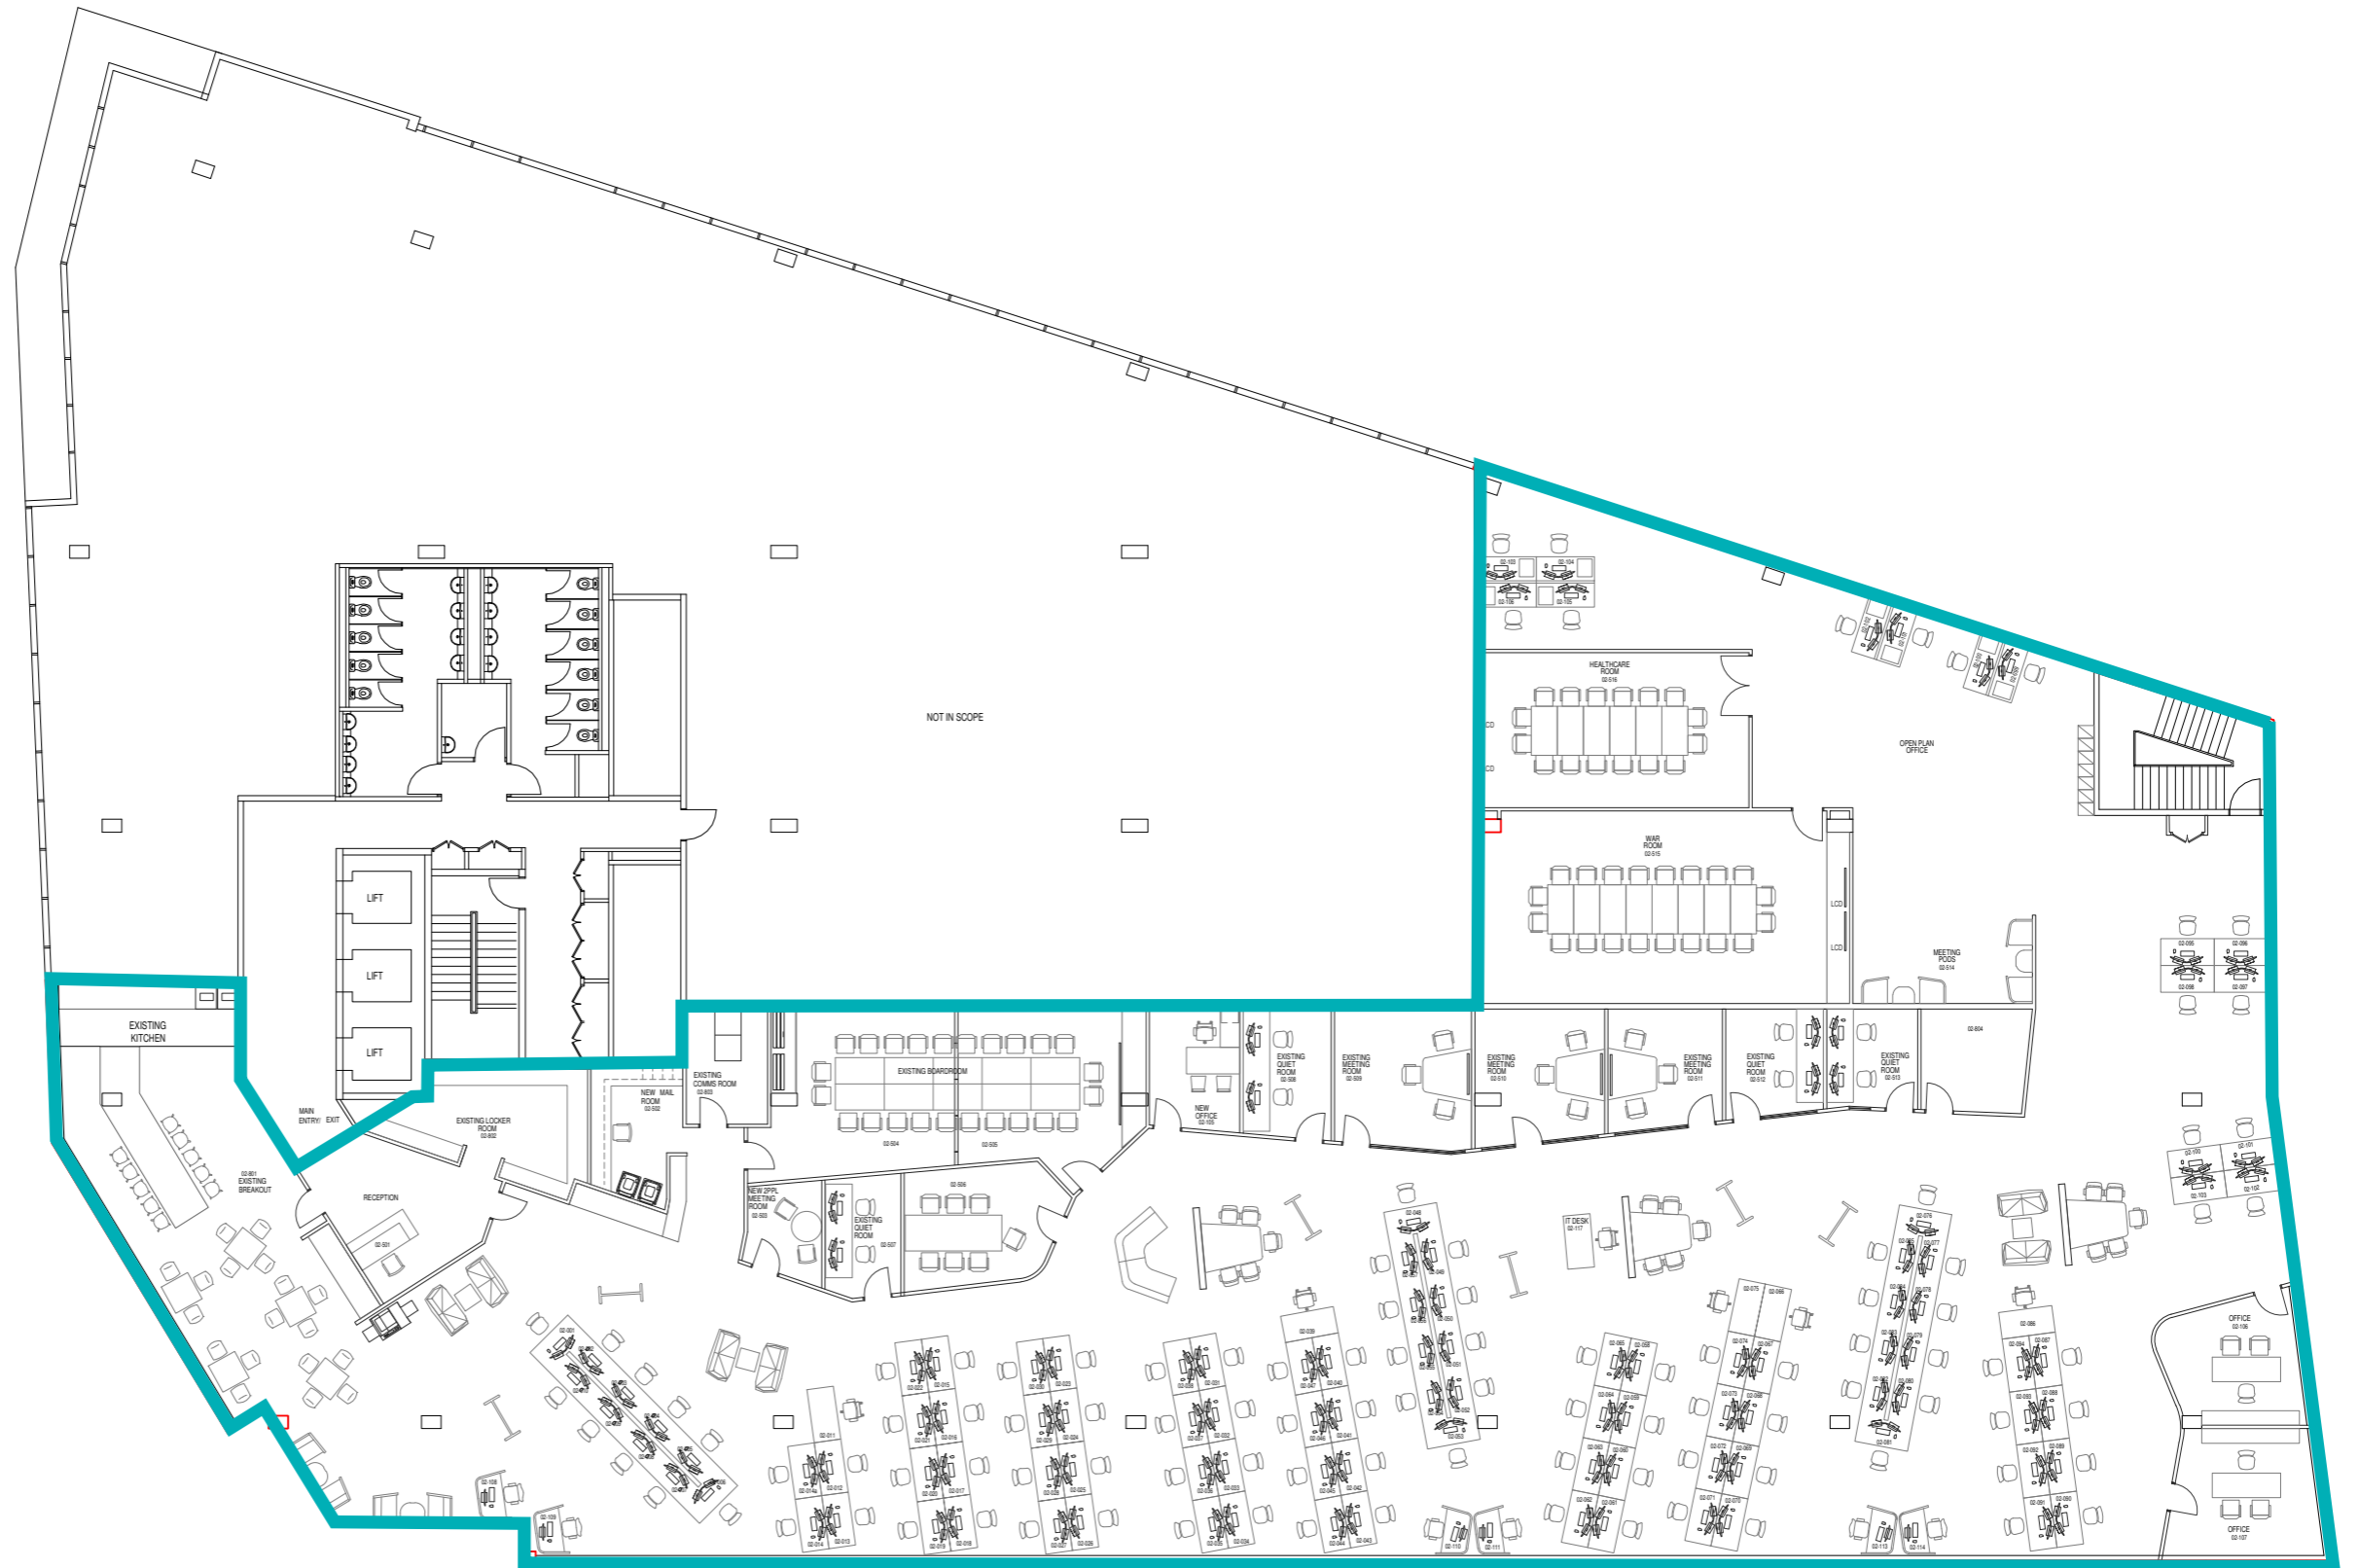

Suite 201

A handy reminder  
to please place  
your dirty dishes in  
the dishwasher  
and helping to  
clear the sink.  
Thank you.

**Clean**  
The dishwasher is loading a  
washing cycle in the clean dishes  
that need to be kept clean. Be  
sure to dry items in the  
machine if you don't want them  
dirty.

**Silly**  
Silly dishes may be loaded into  
the machine after all contents of  
last wash cycle are cleaned.

# Suite 201

1,360sqm

Floorplan is indicative only.

ENTRY

BOTANICAL  
NIP  
UJIF  
RV  
RY'S  
NUVA  
SELL YOUR C

For current leasing availability including floor details and contact details

[CLICK HERE](#)

Confidentiality - The terms of this lease proposal and the negotiations between the parties are strictly confidential. Disclaimer - This report has been prepared by Centuria Property Funds (ABN 11 086 553 639) (Centuria) and does not constitute a contract of sale or lease. It is intended only as a guide and an aid to further investigation by the prospective tenant. Prospective tenants accept this document on the condition that they will make their own enquiries and obtain their own independent advice in order to verify the accuracy of the information presented in this document. The content of this document has been derived, in part, from sources other than Centuria and may be based on assumptions. In passing this information on, Centuria does not warrant that such information or assumptions are accurate or correct. Parties should seek their own independent verifications and advice on such information. To the extent that this document includes any statement as to a future matter, that statement is provided as an estimate and/or opinion based upon the information known to Centuria at the date of preparing this document and assumptions which may be correct.