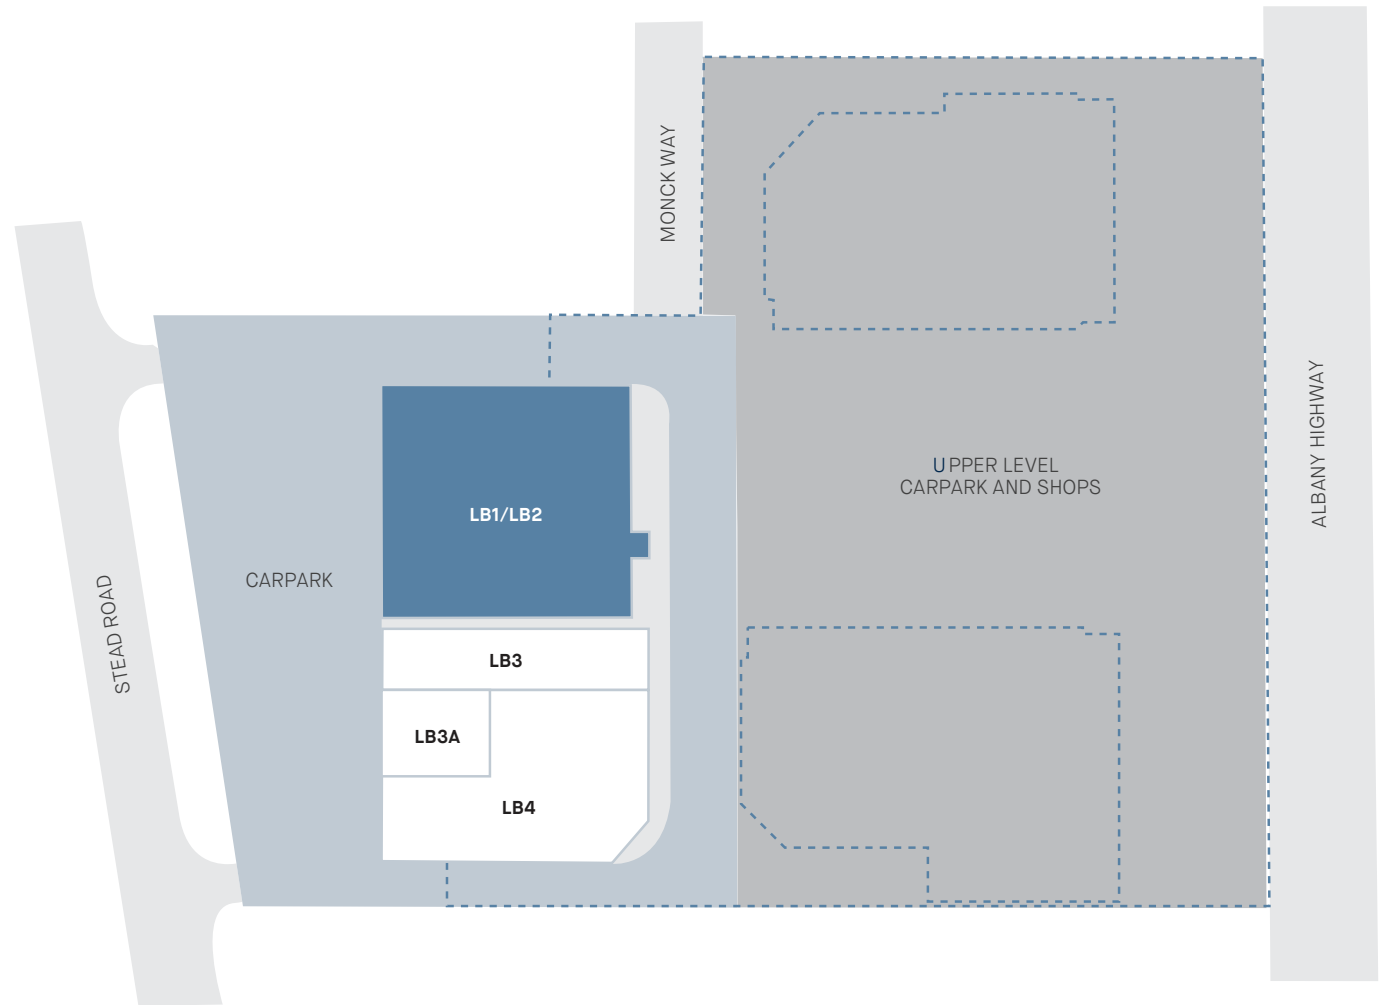

Albany Central (Lower Level)

160 Albany Highway, Albany WA

Centuria

LB3	The Sink Warehouse	300m ²
LB3A	Vacant	180m ²
LB4	Wrights Storage	917.4m ²
LB1/2	Vacant	1,532.4m ²

Albany Central (Upper Level)

160 Albany Highway, Albany WA

Centuria

1A	Officeworks	1,510.8m ²
2A	Living Emporium	825.2m ²
1B	Spotlight	2,613.3m ²
2B	Sink Warehouse	474m ²
1C	Supercheap Auto	813.7m ²
2C	City Farmers	638.5m ²
3C	Snap Fitness	478.8m ²