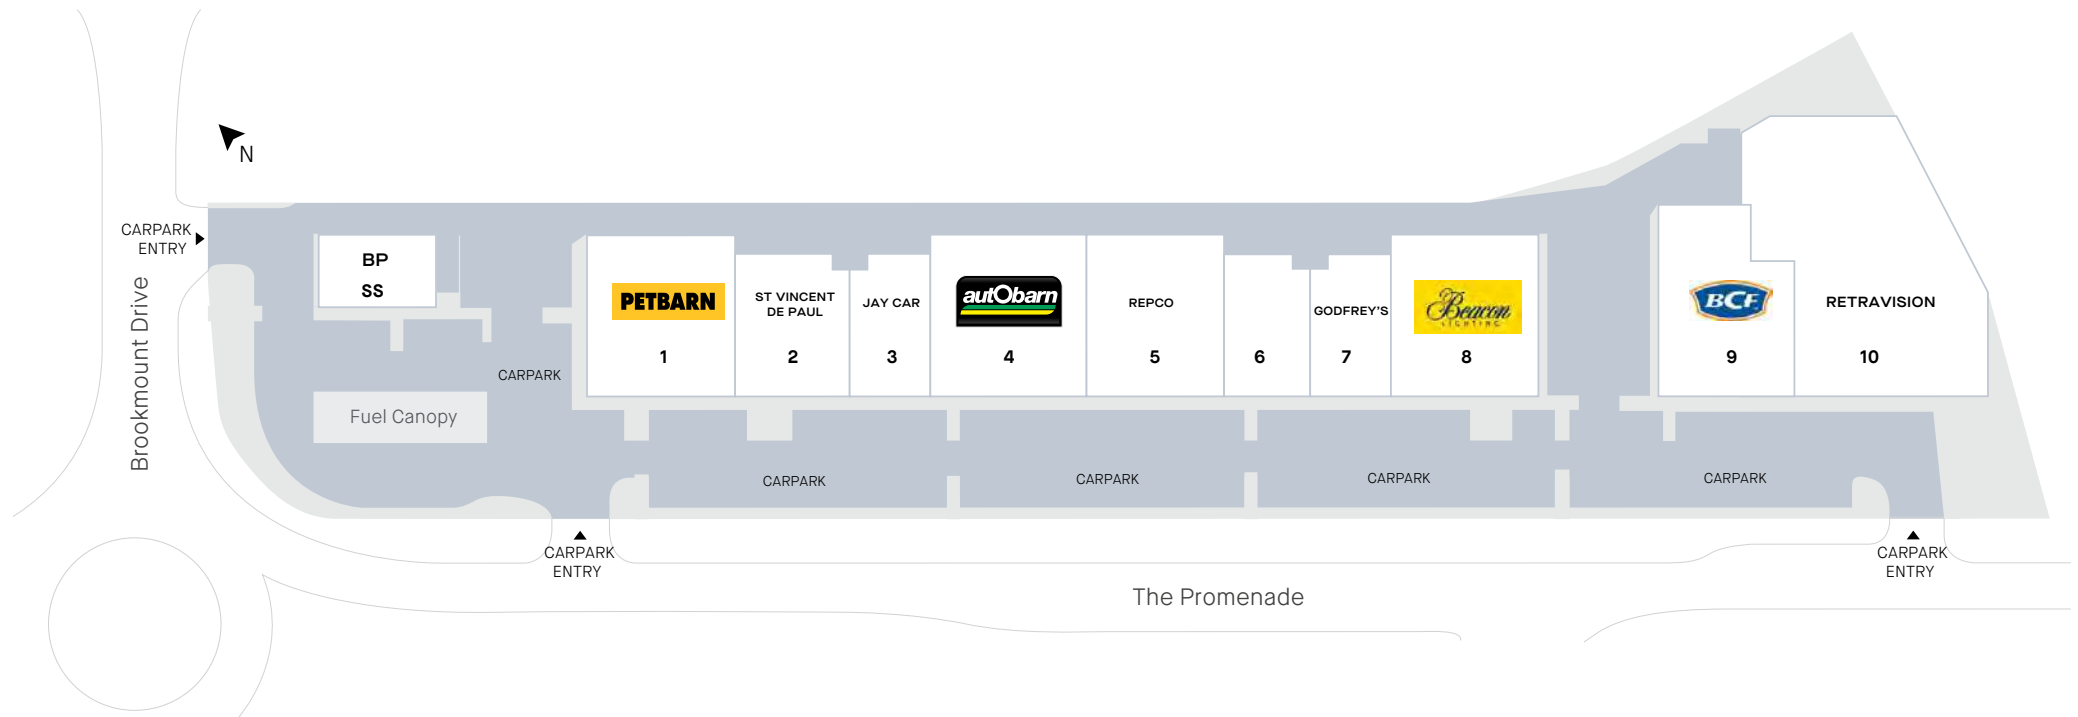

Ellenbrook

180 The Promenade, Ellenbrook

Centuria

SS	BP	1,151.4m ²
1	Pet Barn	750.1m ²
2	St Vincent De Paul	500.4m ²
3	Jay Car	349.8m ²
4	Auto Barn	781.1m ²

5	Repco	700.6m ²
7	Godfrey's	349.2m ²
8	Beacon Lighting	760.2m ²
10	BCF	799.3m ²
11	Restravision	1,600m ²

AVAILABLE		
6	Available for lease	375.5m ²