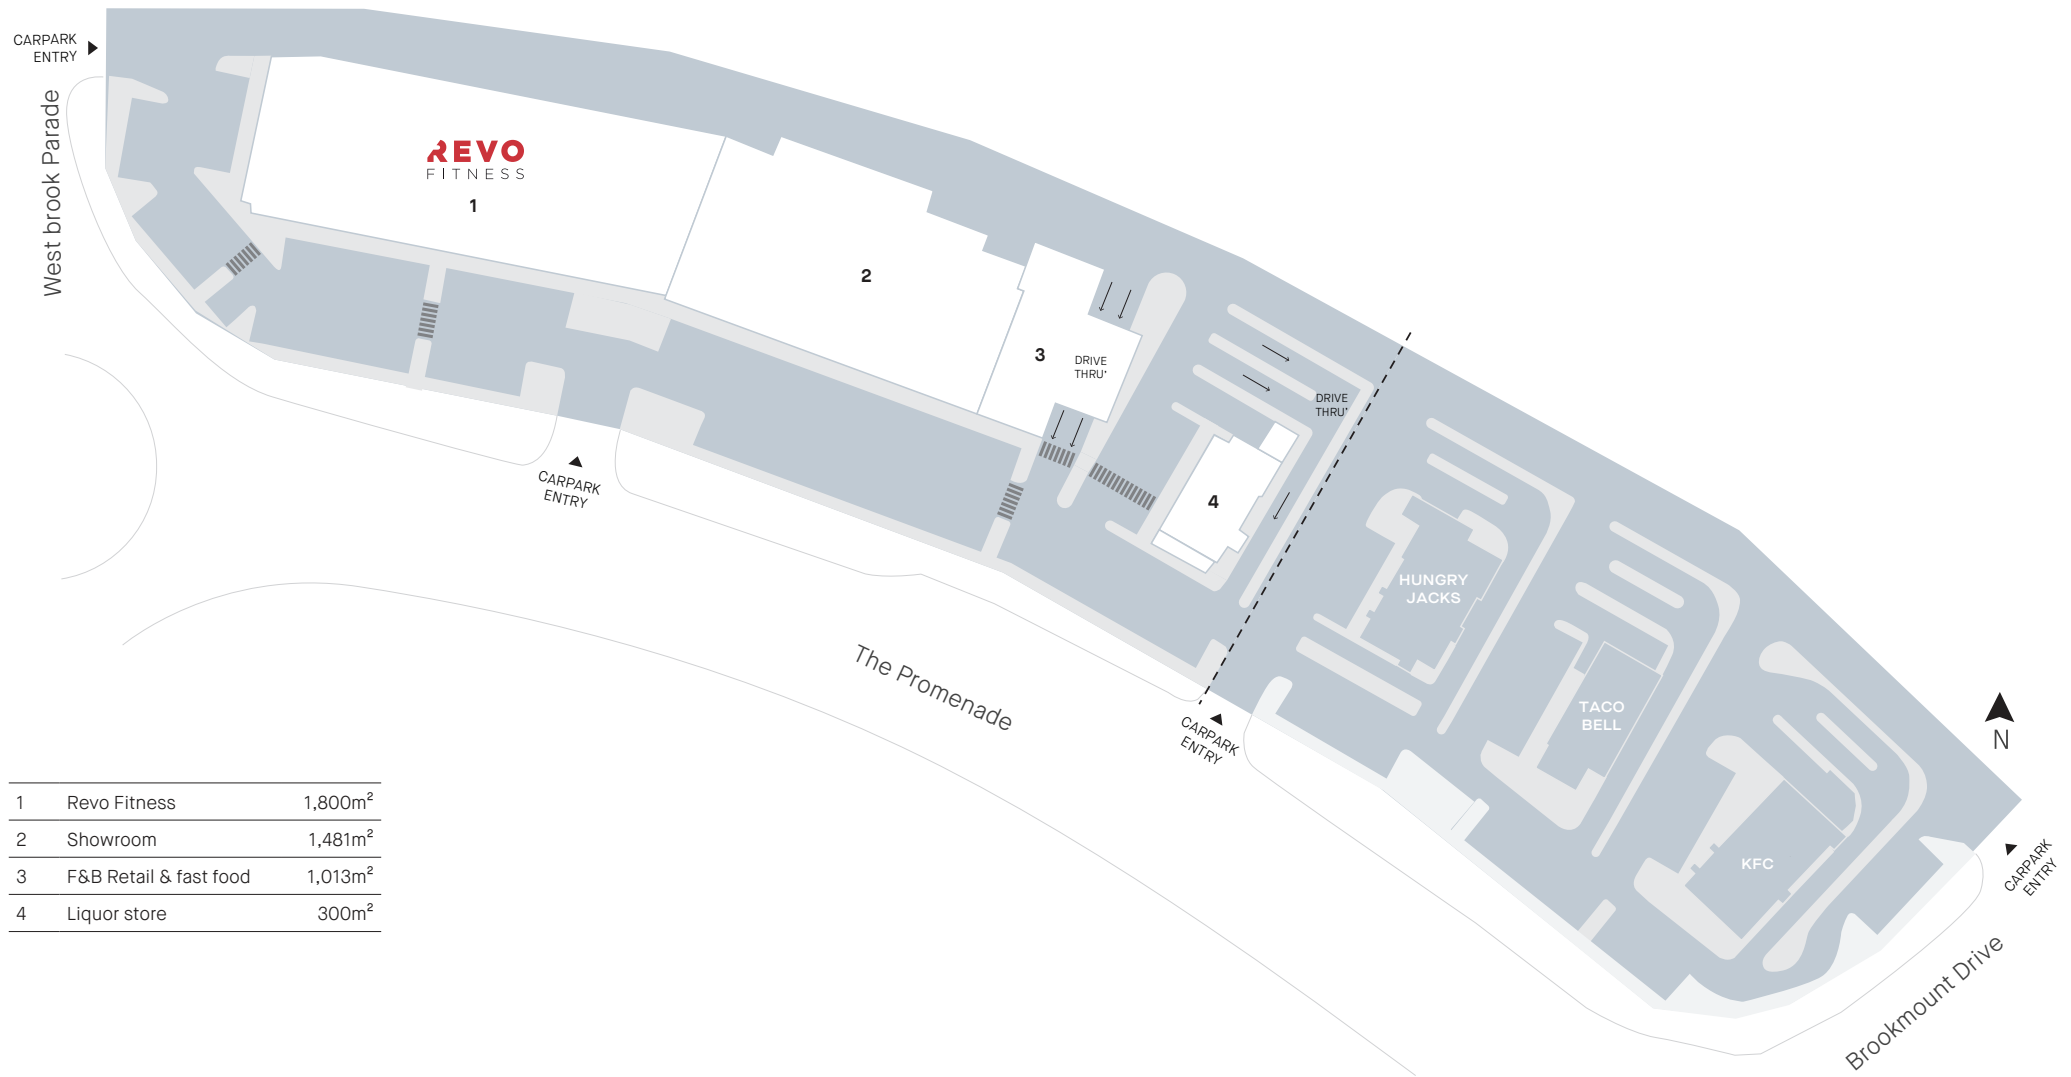

Ellenbrook

186 The Promenade (Centuria Ellenbrook Stage 2)

Centuria

1	Revo Fitness	1,800m ²
2	Showroom	1,481m ²
3	F&B Retail & fast food	1,013m ²
4	Liquor store	300m ²