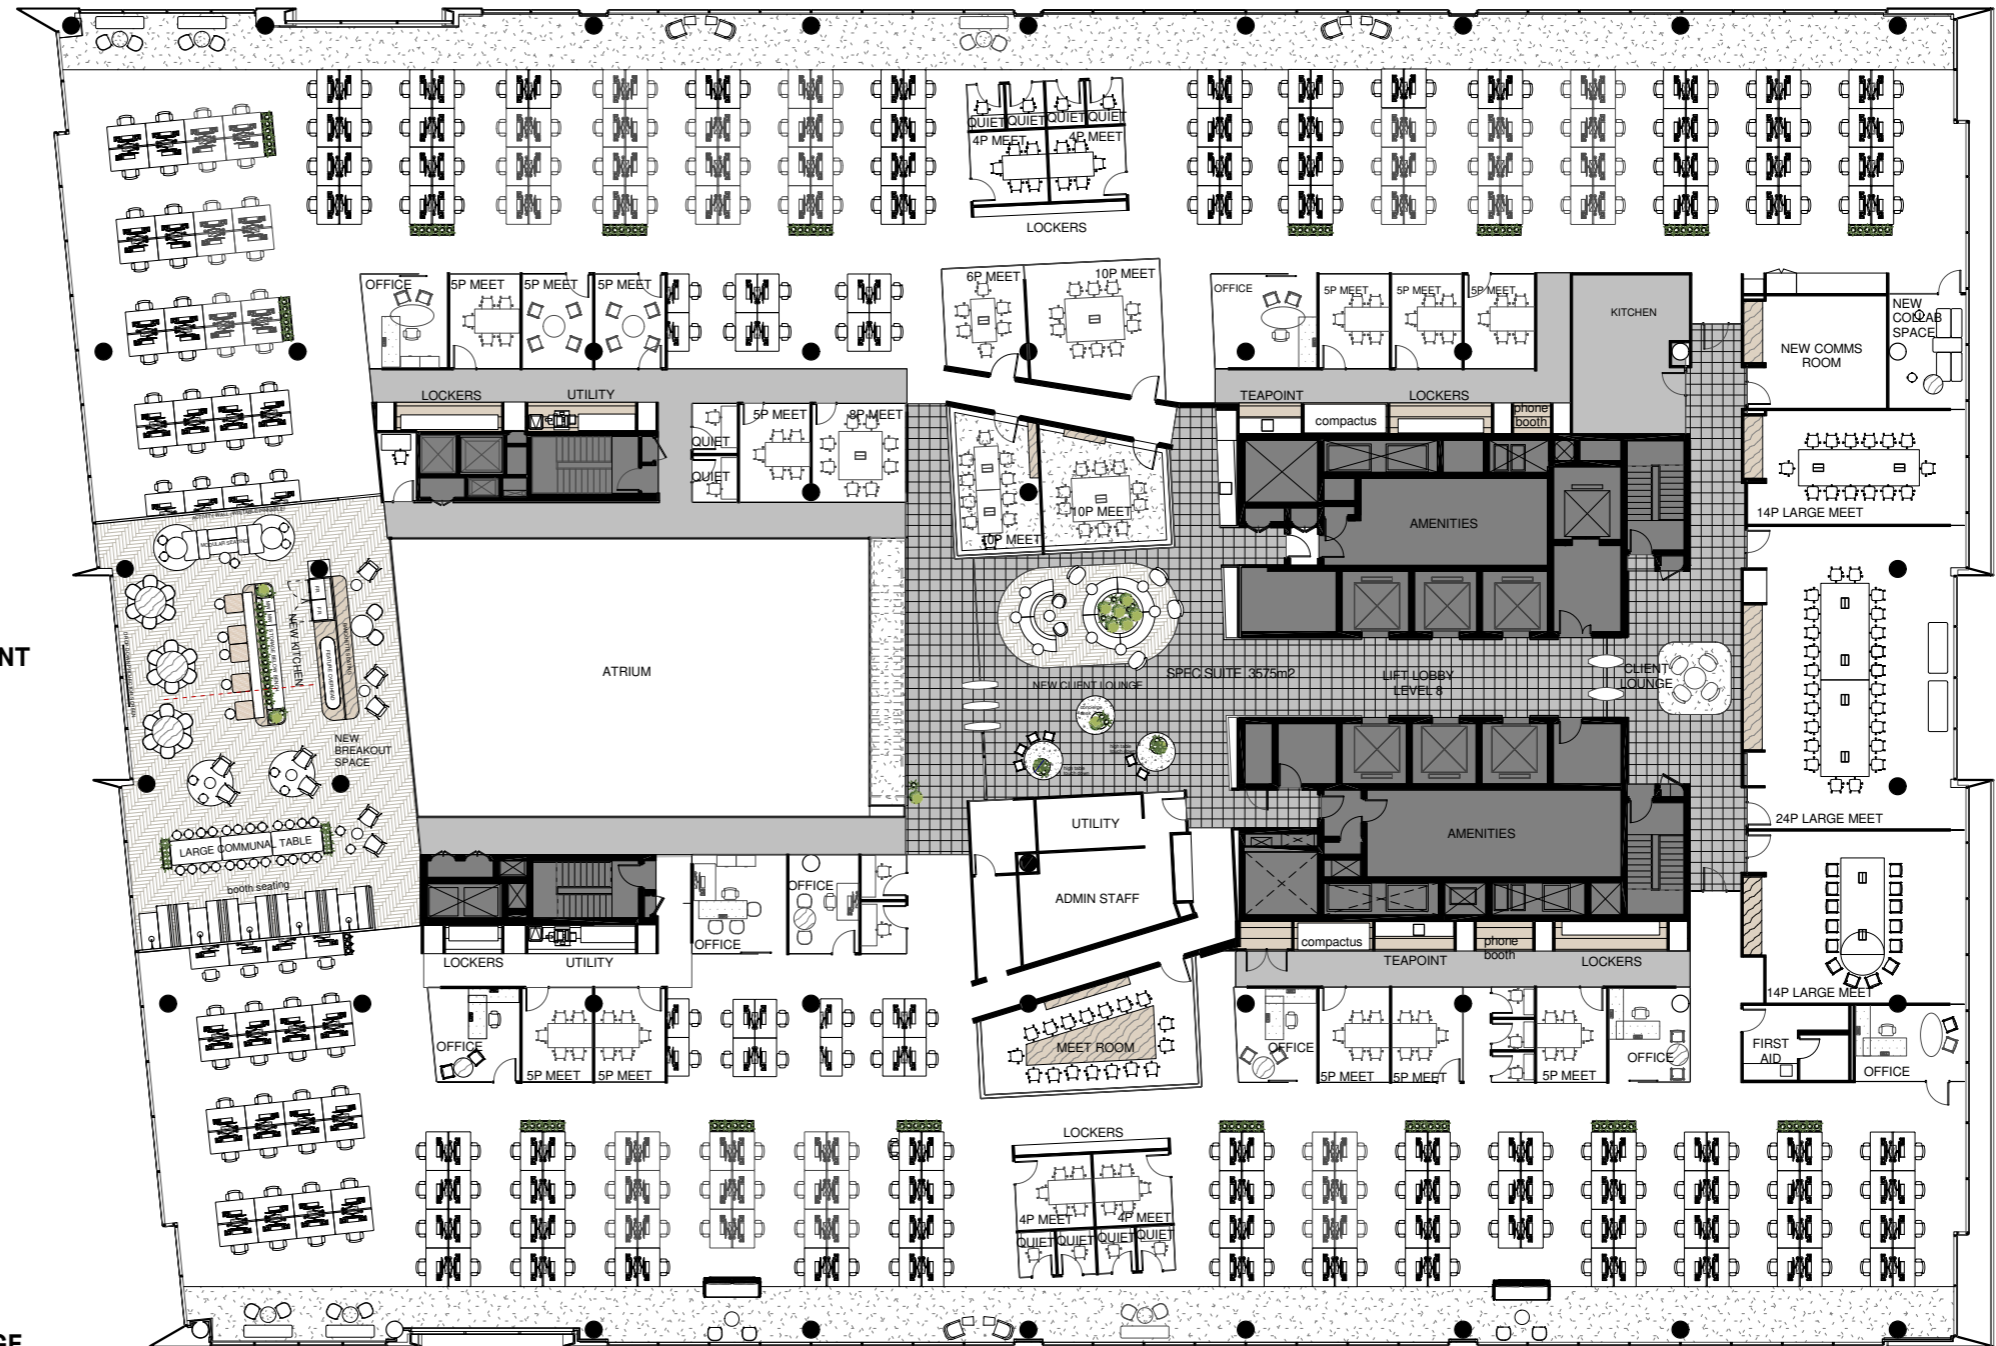

818

Bourke Street

Level 8

Level 8 indicative layout plan

Area
3,575 m²

Reception	1
Waiting area	1
6P meet	1
7P meet	1
8P meet	2
10P meet	1
13P meet	1
14P meet	1
15P meet	1
22P meet	1
Utility/admin	1
Teapoint	1
5P meet (FOH)	3
Workstations	192
Office	8
Quiet room	16
4P meet	12
5P meet (BOH)	3
Hotdesk	2
Collab	4
Utility	4
Teapoint	2
Locker area	5
Cafe/breakout	1

ETHIAD
STADIUM

WATERFRONT

BOLT BRIDGE

BOURKE STREET

Floor plan is indicative only.

Reception

Artist impression

Client lounge

Artist impression

Arrival - conference rooms

Collab space

Artist impression

Breakout space

Artist impression

Artist impression

Meeting room