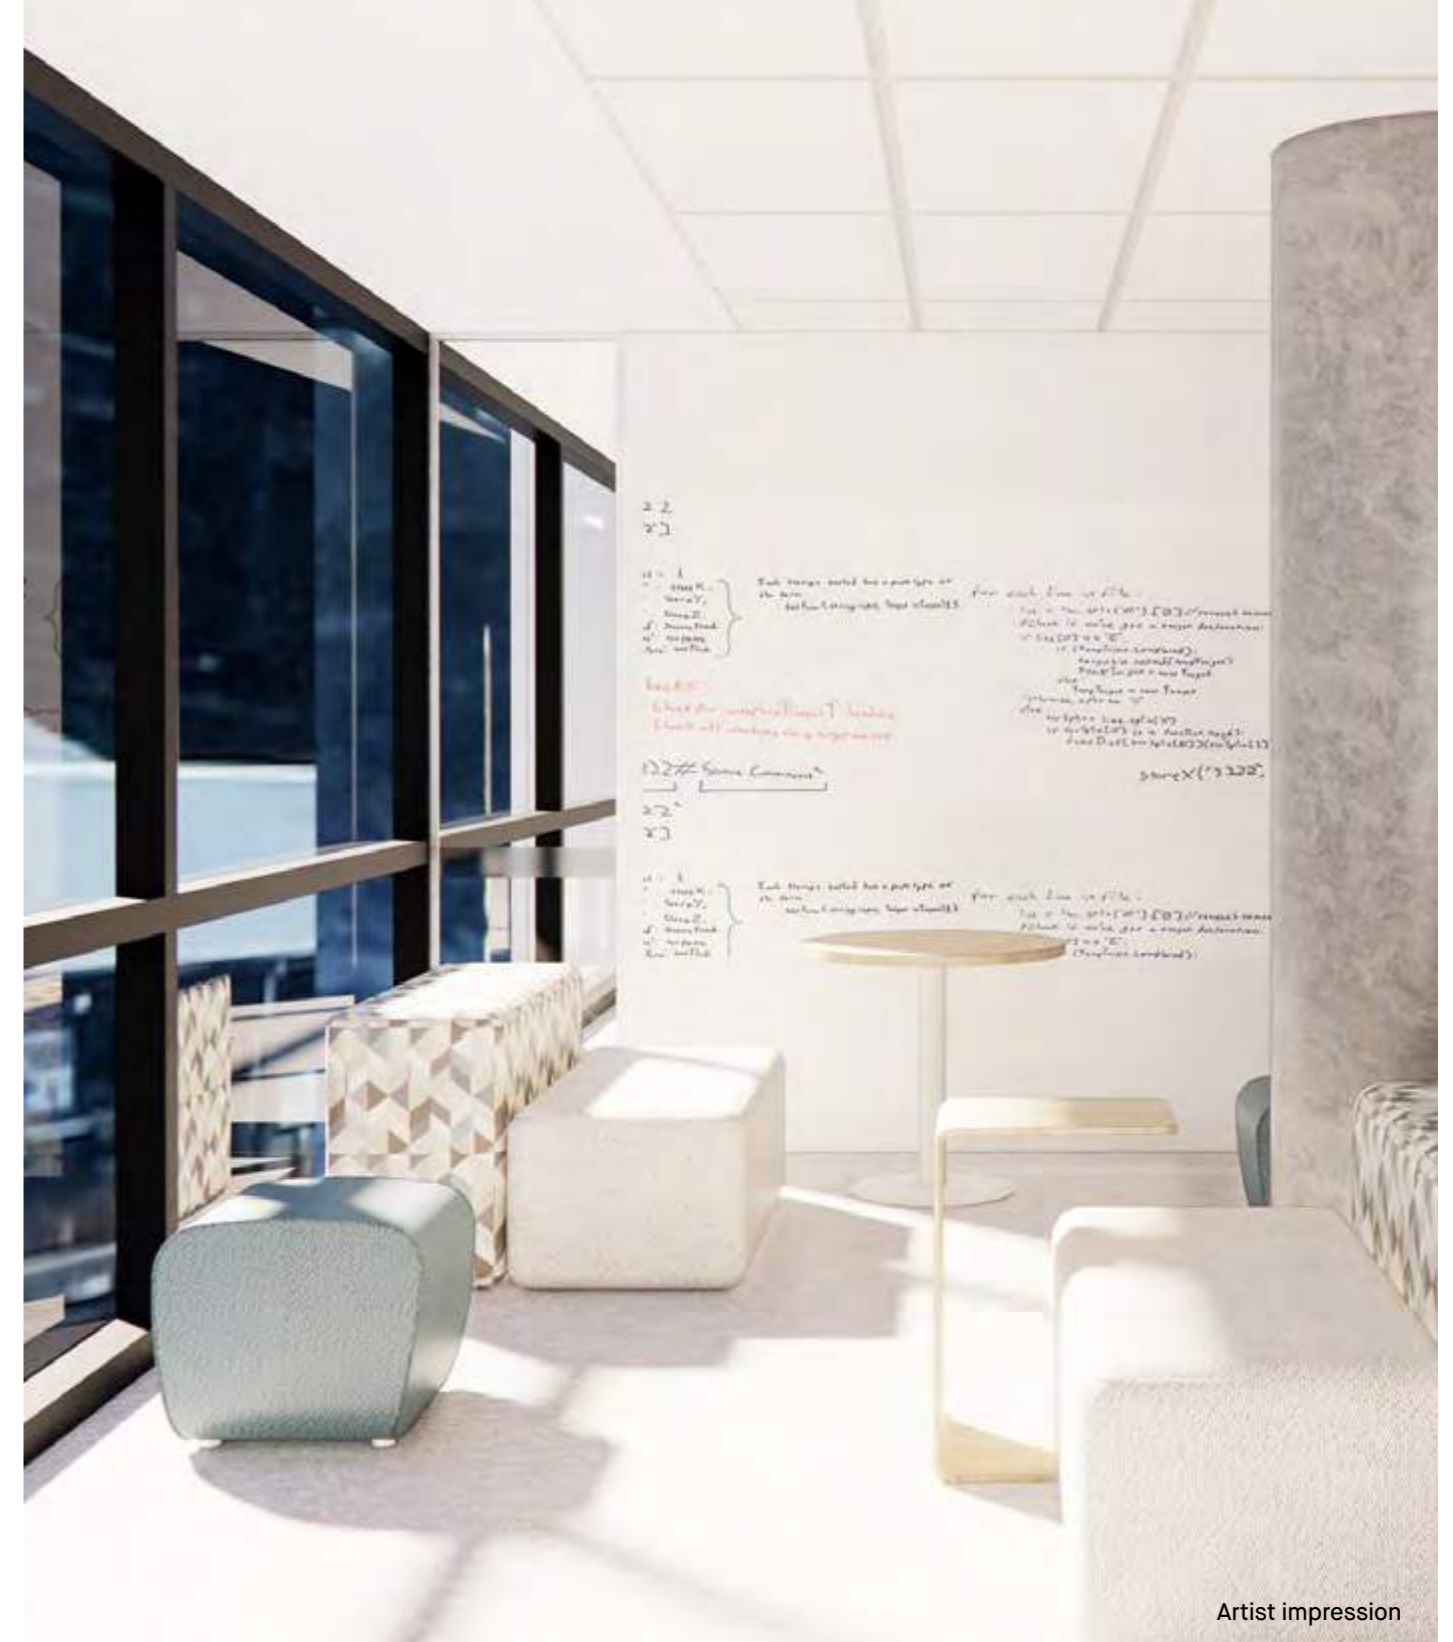

818

Bourke Street

Level 8

Level 8 indicative layout plan

Area
3,575 m²

Reception	1
Waiting area	1
6P meet	1
7P meet	1
8P meet	2
10P meet	1
13P meet	1
14P meet	1
15P meet	1
22P meet	1
Utility/admin	1
Teapoint	1
5P meet (FOH)	3
Workstations	192
Office	8
Quiet room	16
4P meet	12
5P meet (BOH)	3
Hotdesk	2
Collab	4
Utility	4
Teapoint	2
Locker area	5
Cafe/breakout	1

ETHIAD
STADIUM

WATERFRONT

BOLT BRIDGE

BOURKE STREET

Floor plan is indicative only.

Reception

Artist impression

Client lounge

Artist impression

Arrival - conference rooms

Collab space

Artist impression

Breakout space

Artist impression

Artist impression

Meeting room