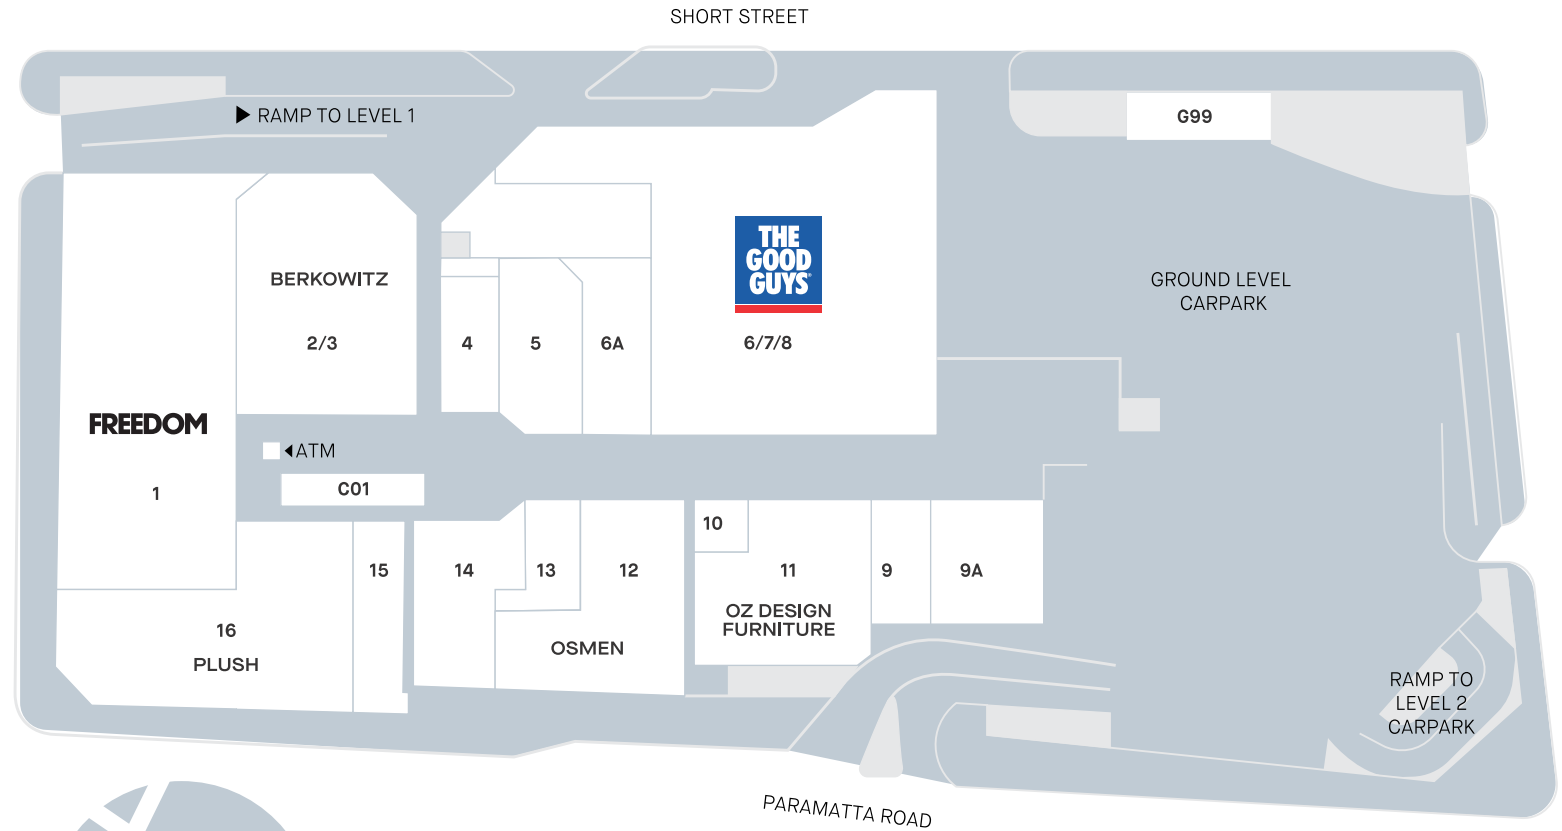

Auburn Megamall (Ground Floor)

265 Parramatta Road, Auburn NSW

Centuria

1	Freedom Furniture	2,054.7m ²
2/3	Berkowitz Furniture	1,141m ²
4	Saphire Wood	316.7m ²
5	Deco Rug	371.3m ²
6A	Godfreys	300.40m ²
6/7/8	The Good Guys	2,653.8m ²
9A	De Rucci Living	393.1m ²
9	Carpet Call	288.9m ²
10	Subway	77.4m ²
11	Oz Design Furniture	812.2m ²
12	Osmen	734.8m ²
13	Zodiac Lighting	163.5m ²
14	De Rucci	417.8m ²
15	Digital Cinema	369.6m ²
16	Plush	1,000m ²
G99	Xtreme Car Care	20m ²
C01	Kaffe	47.7m ²

Auburn Megamall (Level 1)

265 Parramatta Road, Auburn NSW

Centuria

1	By Dezin	2,959m ²
2	Vacant	850.8m ²
3	Noble Home	301.6m ²
4	Rugs a Million	223.4m ²
5/6	Snooze	1,364.2m ²
7	Natuzzi Editions	689.1m ²
8	Koala Living	919.5m ²
9/10	Sleeping Giant	818.5m ²
11/12	Supreme Furniture	1,254.8m ²
13	Vacant	177.7m ²
14	Enhance Furnishings	743.5m ²
15	Sleepy's	402.7m ²
16	OMF	390.6m ²
B1/2	Oak Furniture	999.7m ²
B3	Early Settler	932.2m ²
B4	Fantastic Furniture	2,059.4m ²
B5	Living Design Furniture	617.4m ²
B6	Beds N Dreams	733.1m ²
B7	James Lane	887.5m ²
B8	The Koffee Spot	38.3m ²

Auburn Megamall (Level 2)

265 Parramatta Road, Auburn NSW

Centuria

1/2	Toymate	2,960.3m ²
3	Vacant	843.2m ²