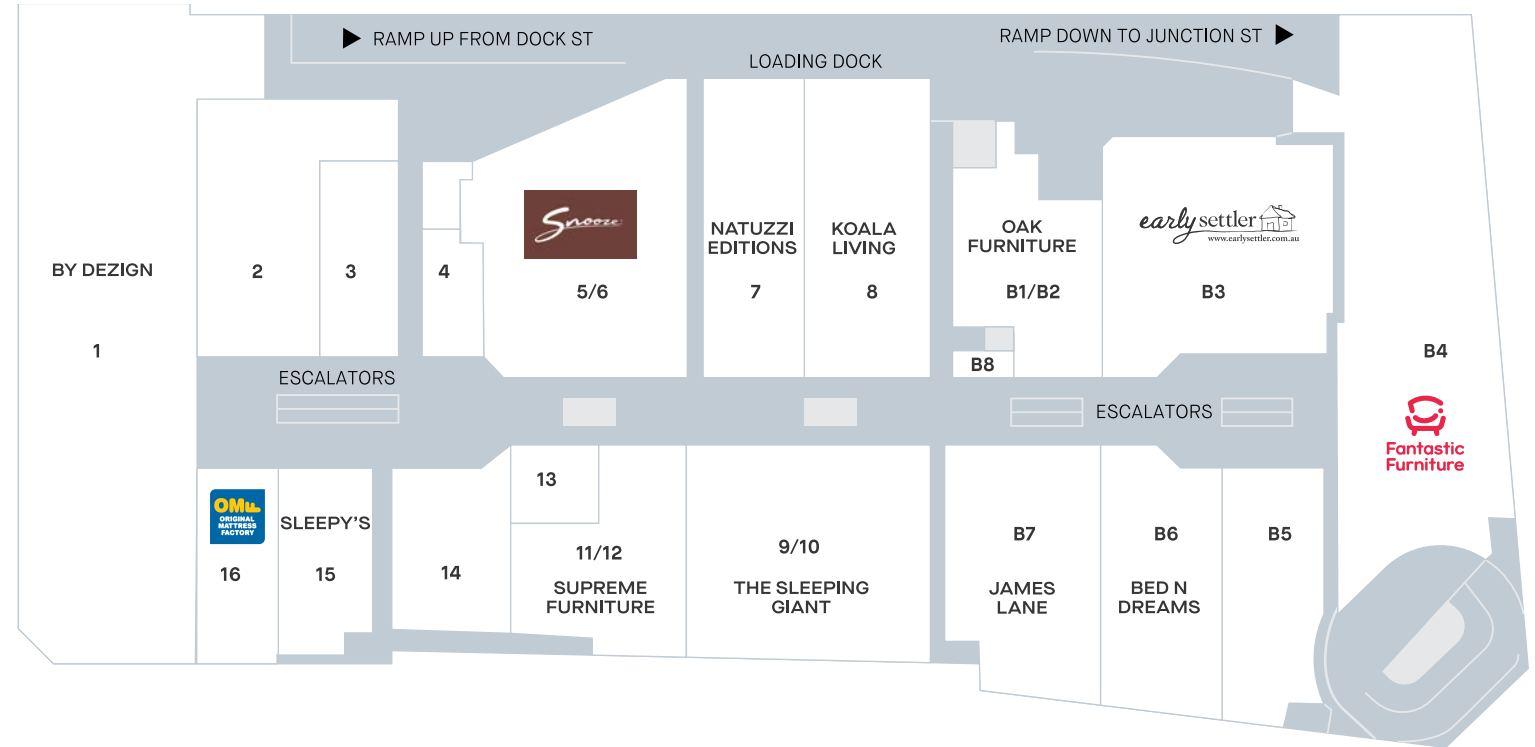

Auburn Megamall (Ground Floor)

265 Parramatta Road, Auburn NSW

Centuria

1	Freedom Furniture	2,054.7m ²
2/3	Berkowitz Furniture	1,141m ²
4	Saphire Wood	316.7m ²
5	Deco Rug	371.3m ²
6A	Godfreys	300.40m ²
6/7/8	The Good Guys	2,653.8m ²
9A	De Rucci Living	393.1m ²
9	Carpet Call	288.9m ²
10	Subway	77.4m ²
11	Oz Design Furniture	812.2m ²
12	Osmen	734.8m ²
13	Zodiac Lighting	163.5m ²
14	De Rucci	417.8m ²
15	Digital Cinema	369.6m ²
16	Plush	1,000m ²
G99	Xtreme Car Care	20m ²
C01	Kaffe	47.7m ²

Auburn Megamall (Level 1)

265 Parramatta Road, Auburn NSW

Centuria

1	By Dezin	2,959m ²
2	Vacant	850.8m ²
3	Noble Home	301.6m ²
4	Rugs a Million	223.4m ²
5/6	Snooze	1,364.2m ²
7	Natuzzi Editions	689.1m ²
8	Koala Living	919.5m ²
9/10	Sleeping Giant	818.5m ²
11/12	Supreme Furniture	1,254.8m ²
13	Vacant	177.7m ²
14	Enhance Furnishings	743.5m ²
15	Sleepy's	402.7m ²
16	OMF	390.6m ²
B1/2	Oak Furniture	999.7m ²
B3	Early Settler	932.2m ²
B4	Fantastic Furniture	2,059.4m ²
B5	Living Design Furniture	617.4m ²
B6	Beds N Dreams	733.1m ²
B7	James Lane	887.5m ²
B8	The Koffee Spot	38.3m ²

Auburn Megamall (Level 2)

265 Parramatta Road, Auburn NSW

Centuria

1/2	Toymate	2,960.3m ²
3	Vacant	843.2m ²