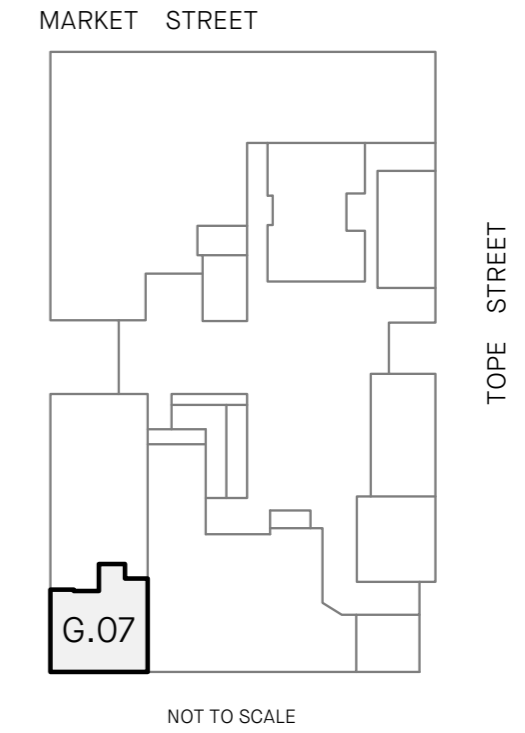

101 MORAY

Suite G07

Suite G07

164.2 sqm

LETTABLE AREA

INT - INTERNAL FACE
C/L - CENTRELINE WALL
G/L - GLASS LINE

101 MORAY

For current leasing availability including floor details and contact details