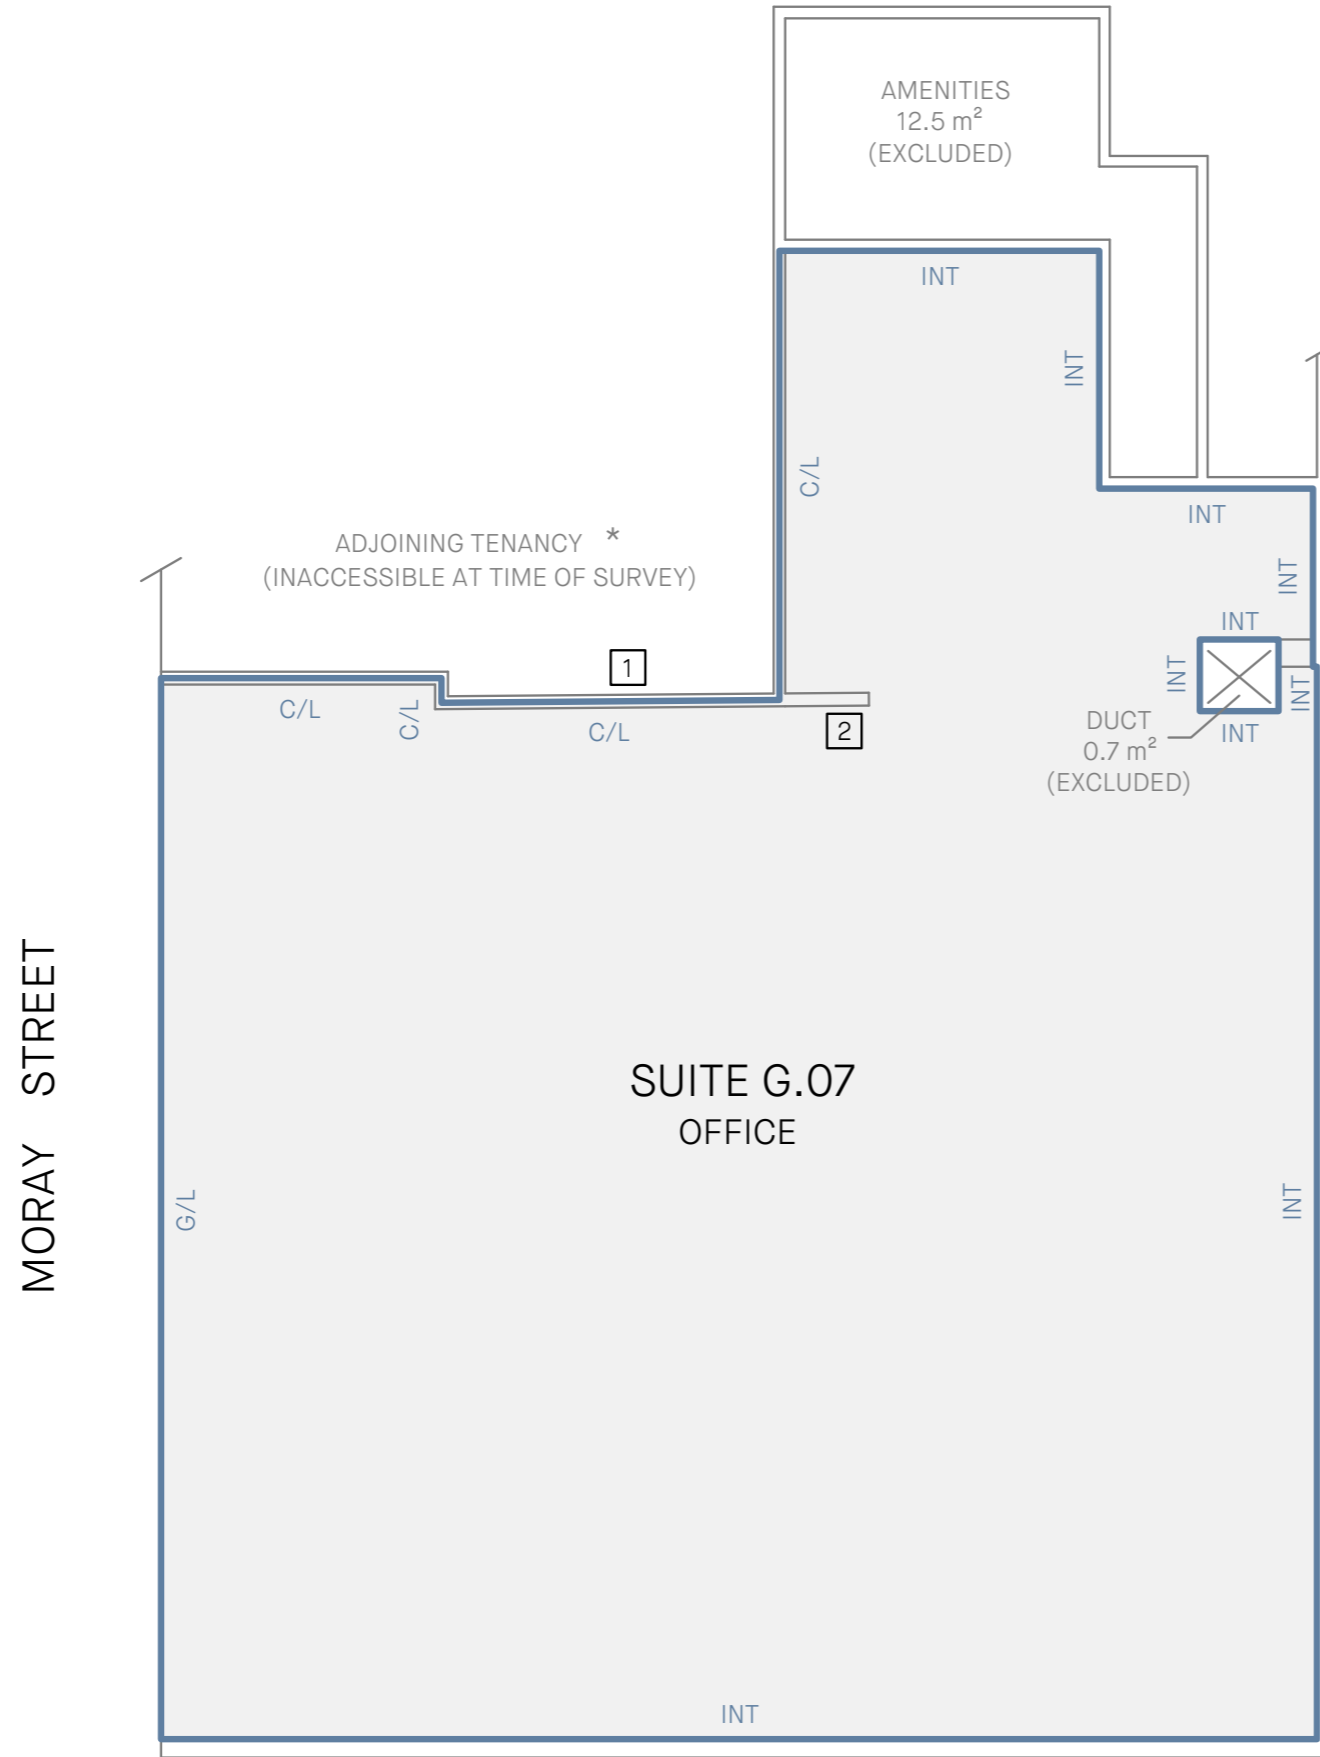

101 MORAY

Suite G07

Suite G07

164.2 sqm

LETTABLE AREA

INT - INTERNAL FACE
C/L - CENTRELINE WALL
G/L - GLASS LINE

101 MORAY

For current leasing availability including floor details and contact details