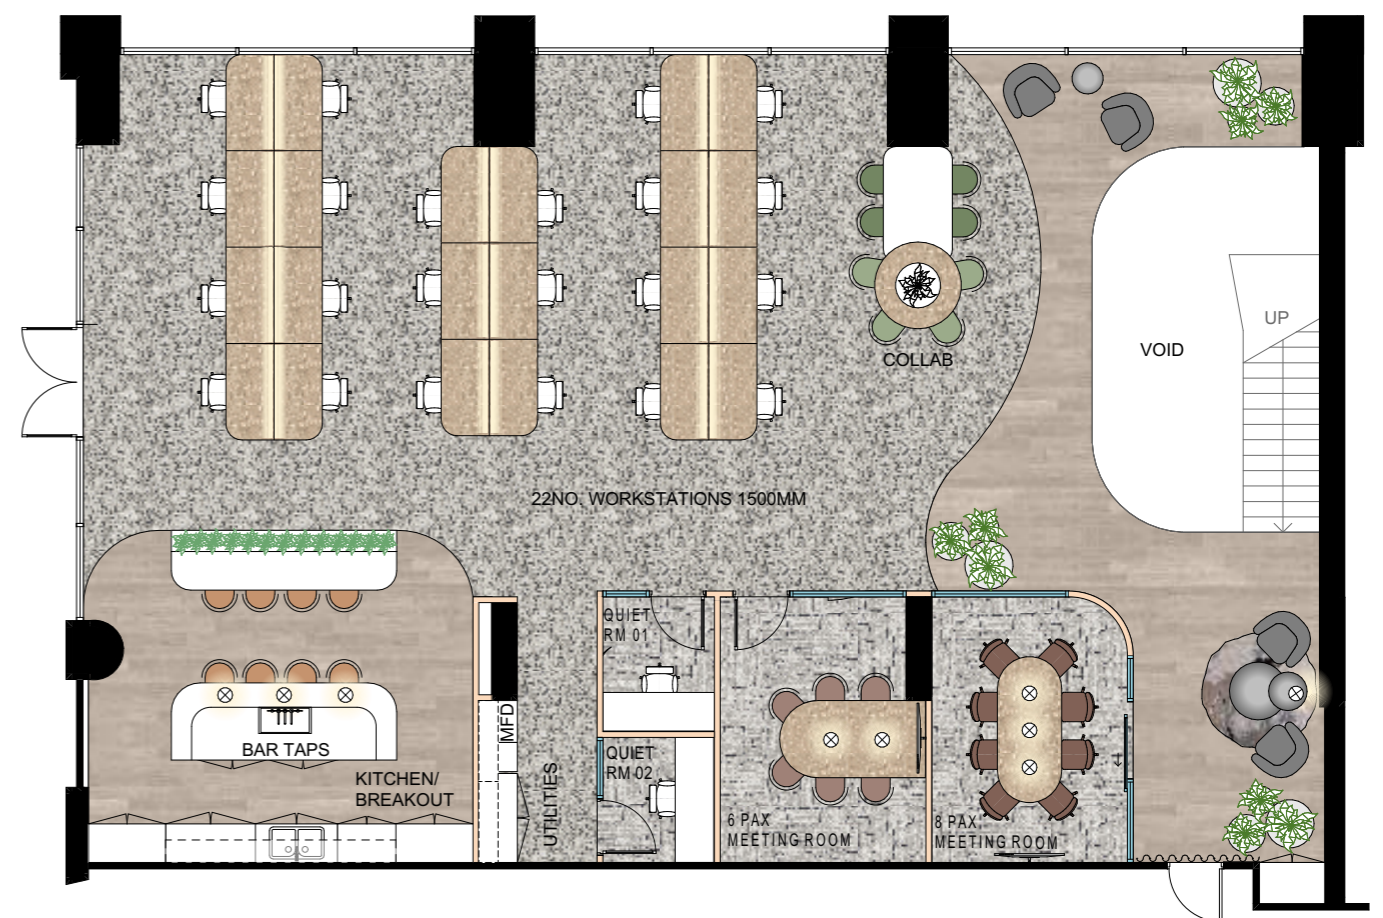

FORUM 201

Shop 6M3 upper level

Shop 6M3 upper level

223sqm

Shop 6M3 upper level

Option 1

Option 2

Shop 6M3 – office look and feel

FORUM
201

For current leasing availability including floor details and contact details

[CLICK HERE](#)

This brochure is provided for general information purposes only, and does not purport to contain all of the information that prospective lessees may require. In addition, the information in this brochure has been provided to the real estate agencies by the lessor and neither of them guarantees its accuracy. The agencies have not undertaken an independent review of this information and prospective lessees must make their own enquiries to satisfy themselves as to its accuracy. To the extent permitted by law, each of the agencies expressly disclaims any liability for any loss or damage which may arise out of any person acting on or relying upon any part of the information contained in this brochure. Areas, amounts, measurements, distances, and all other numerical information is approximate only.