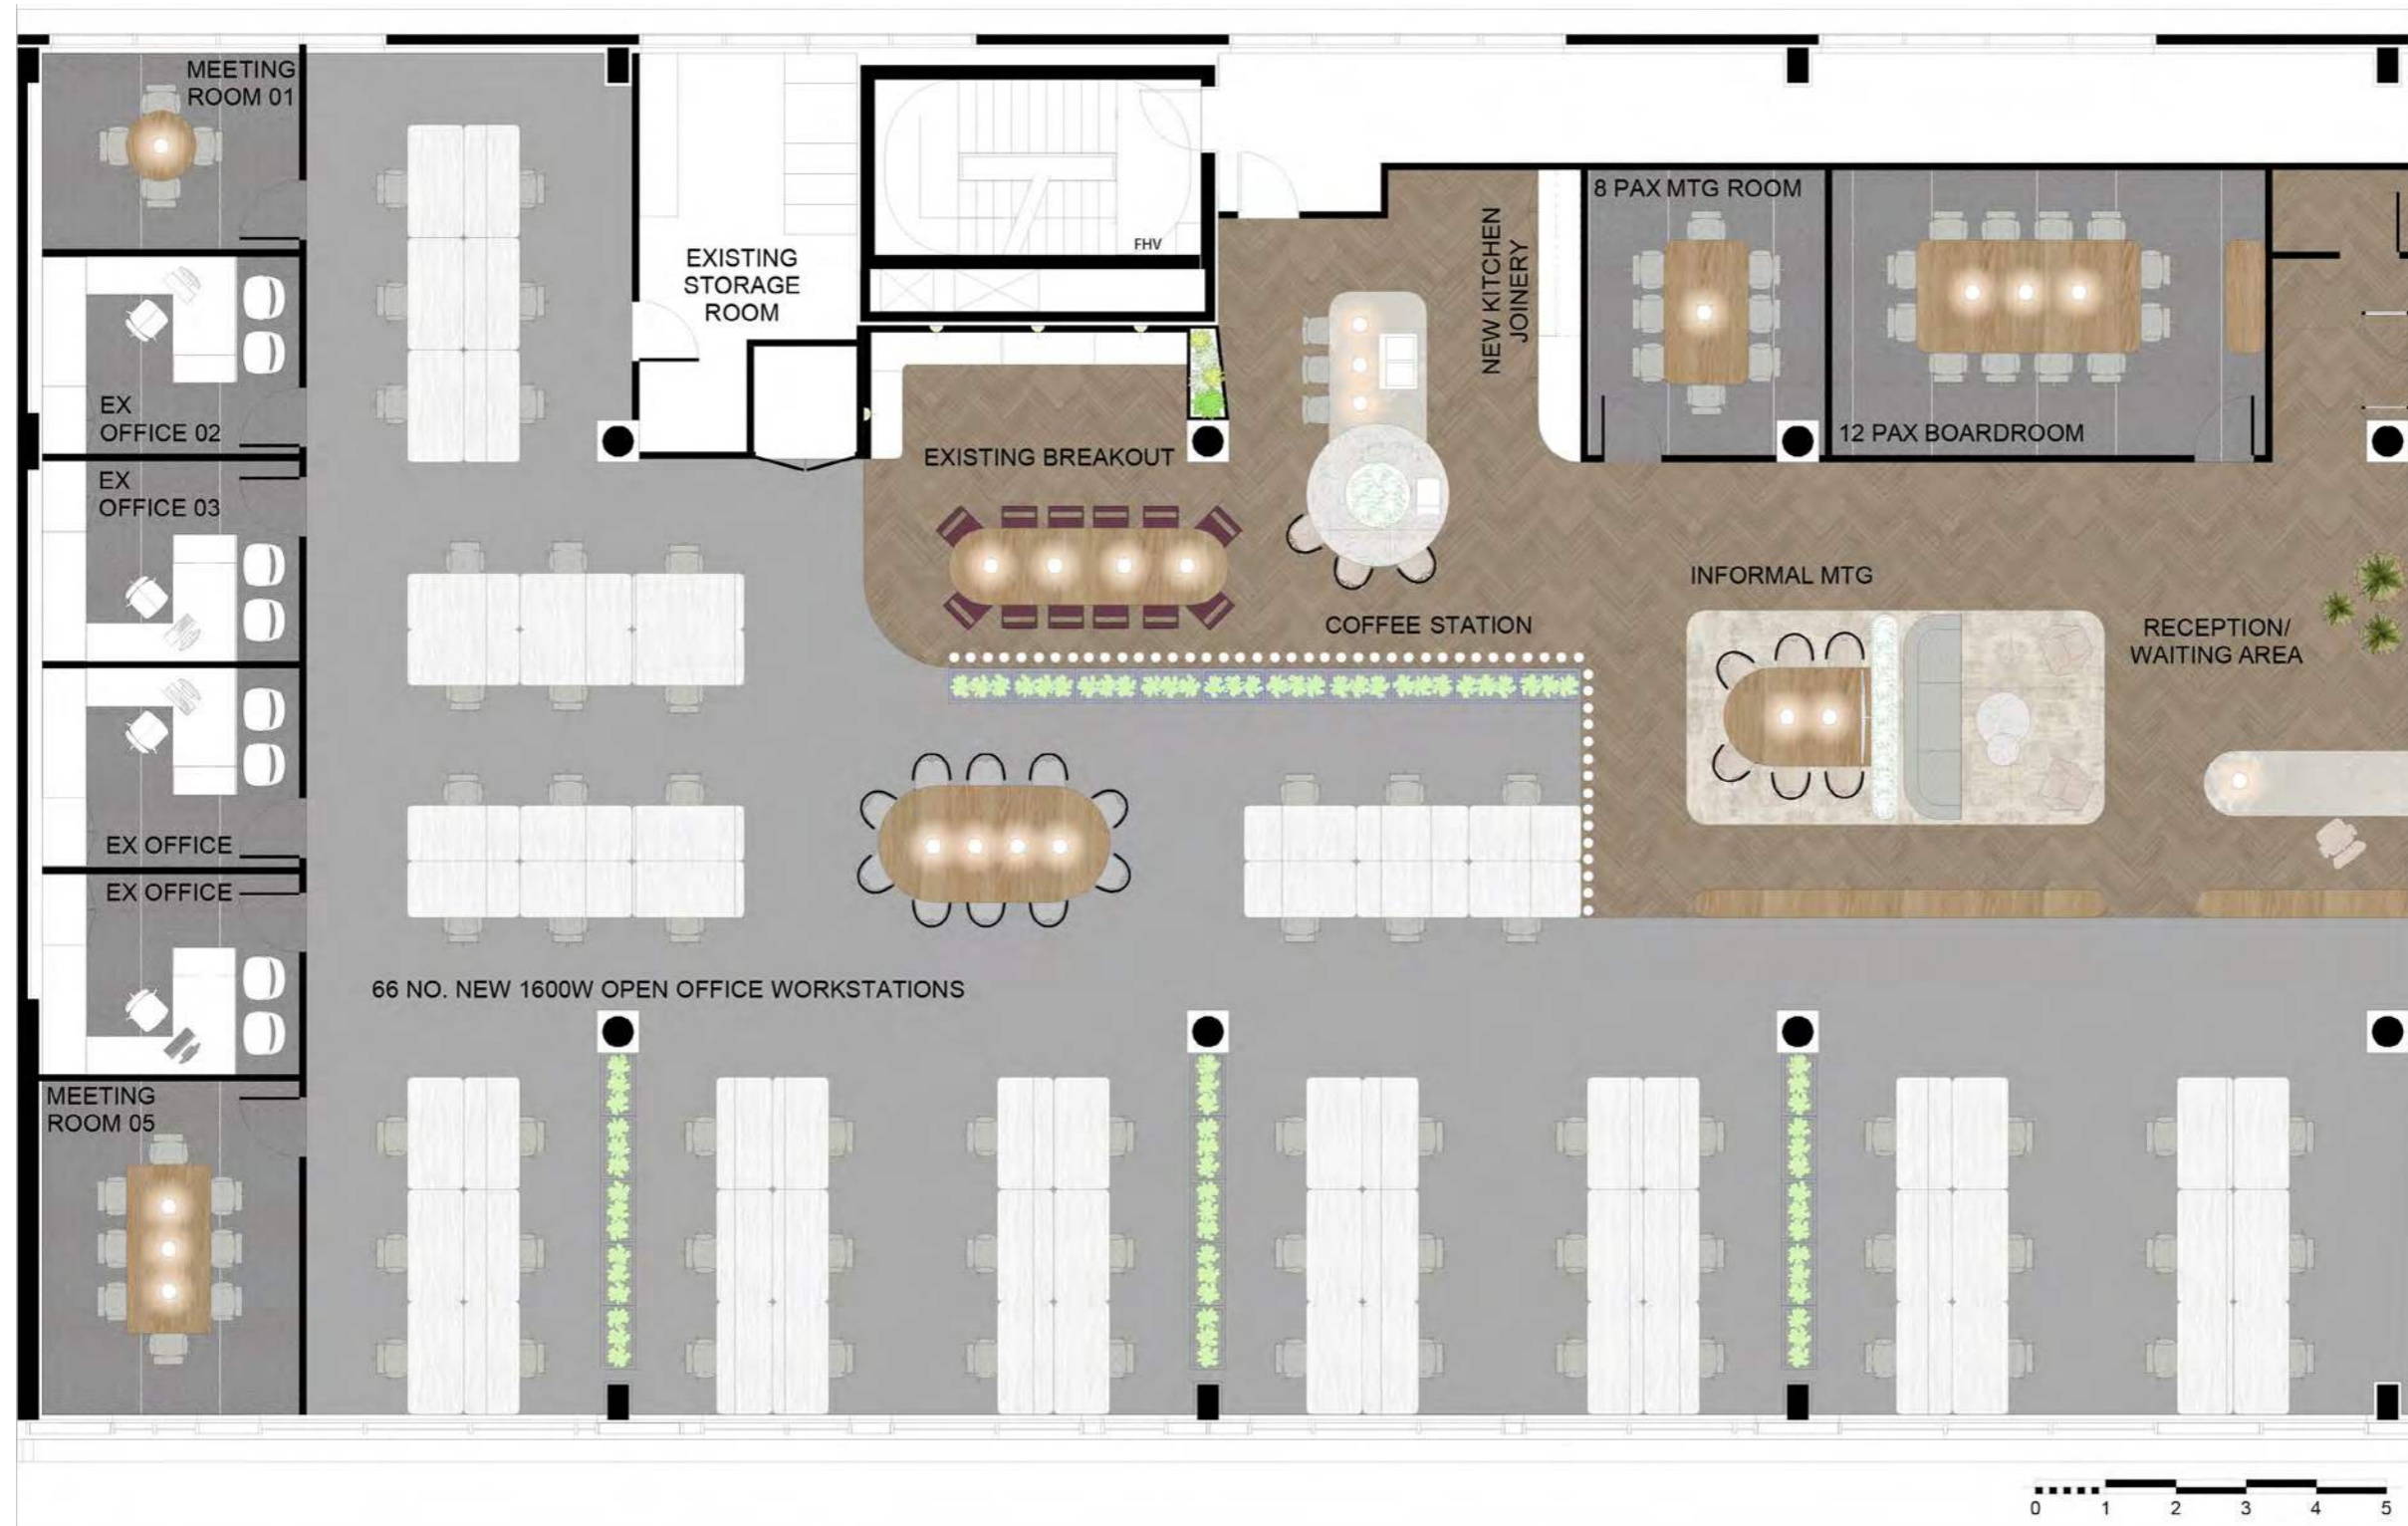

8 Australia Avenue

Sydney Olympic Park NSW

Suite 202

Suite 202 floor plan

[VIEW 3D TOUR](#) >>

Floorplan is indicative only.

Current leasing availability including floor details

[CLICK HERE](#)