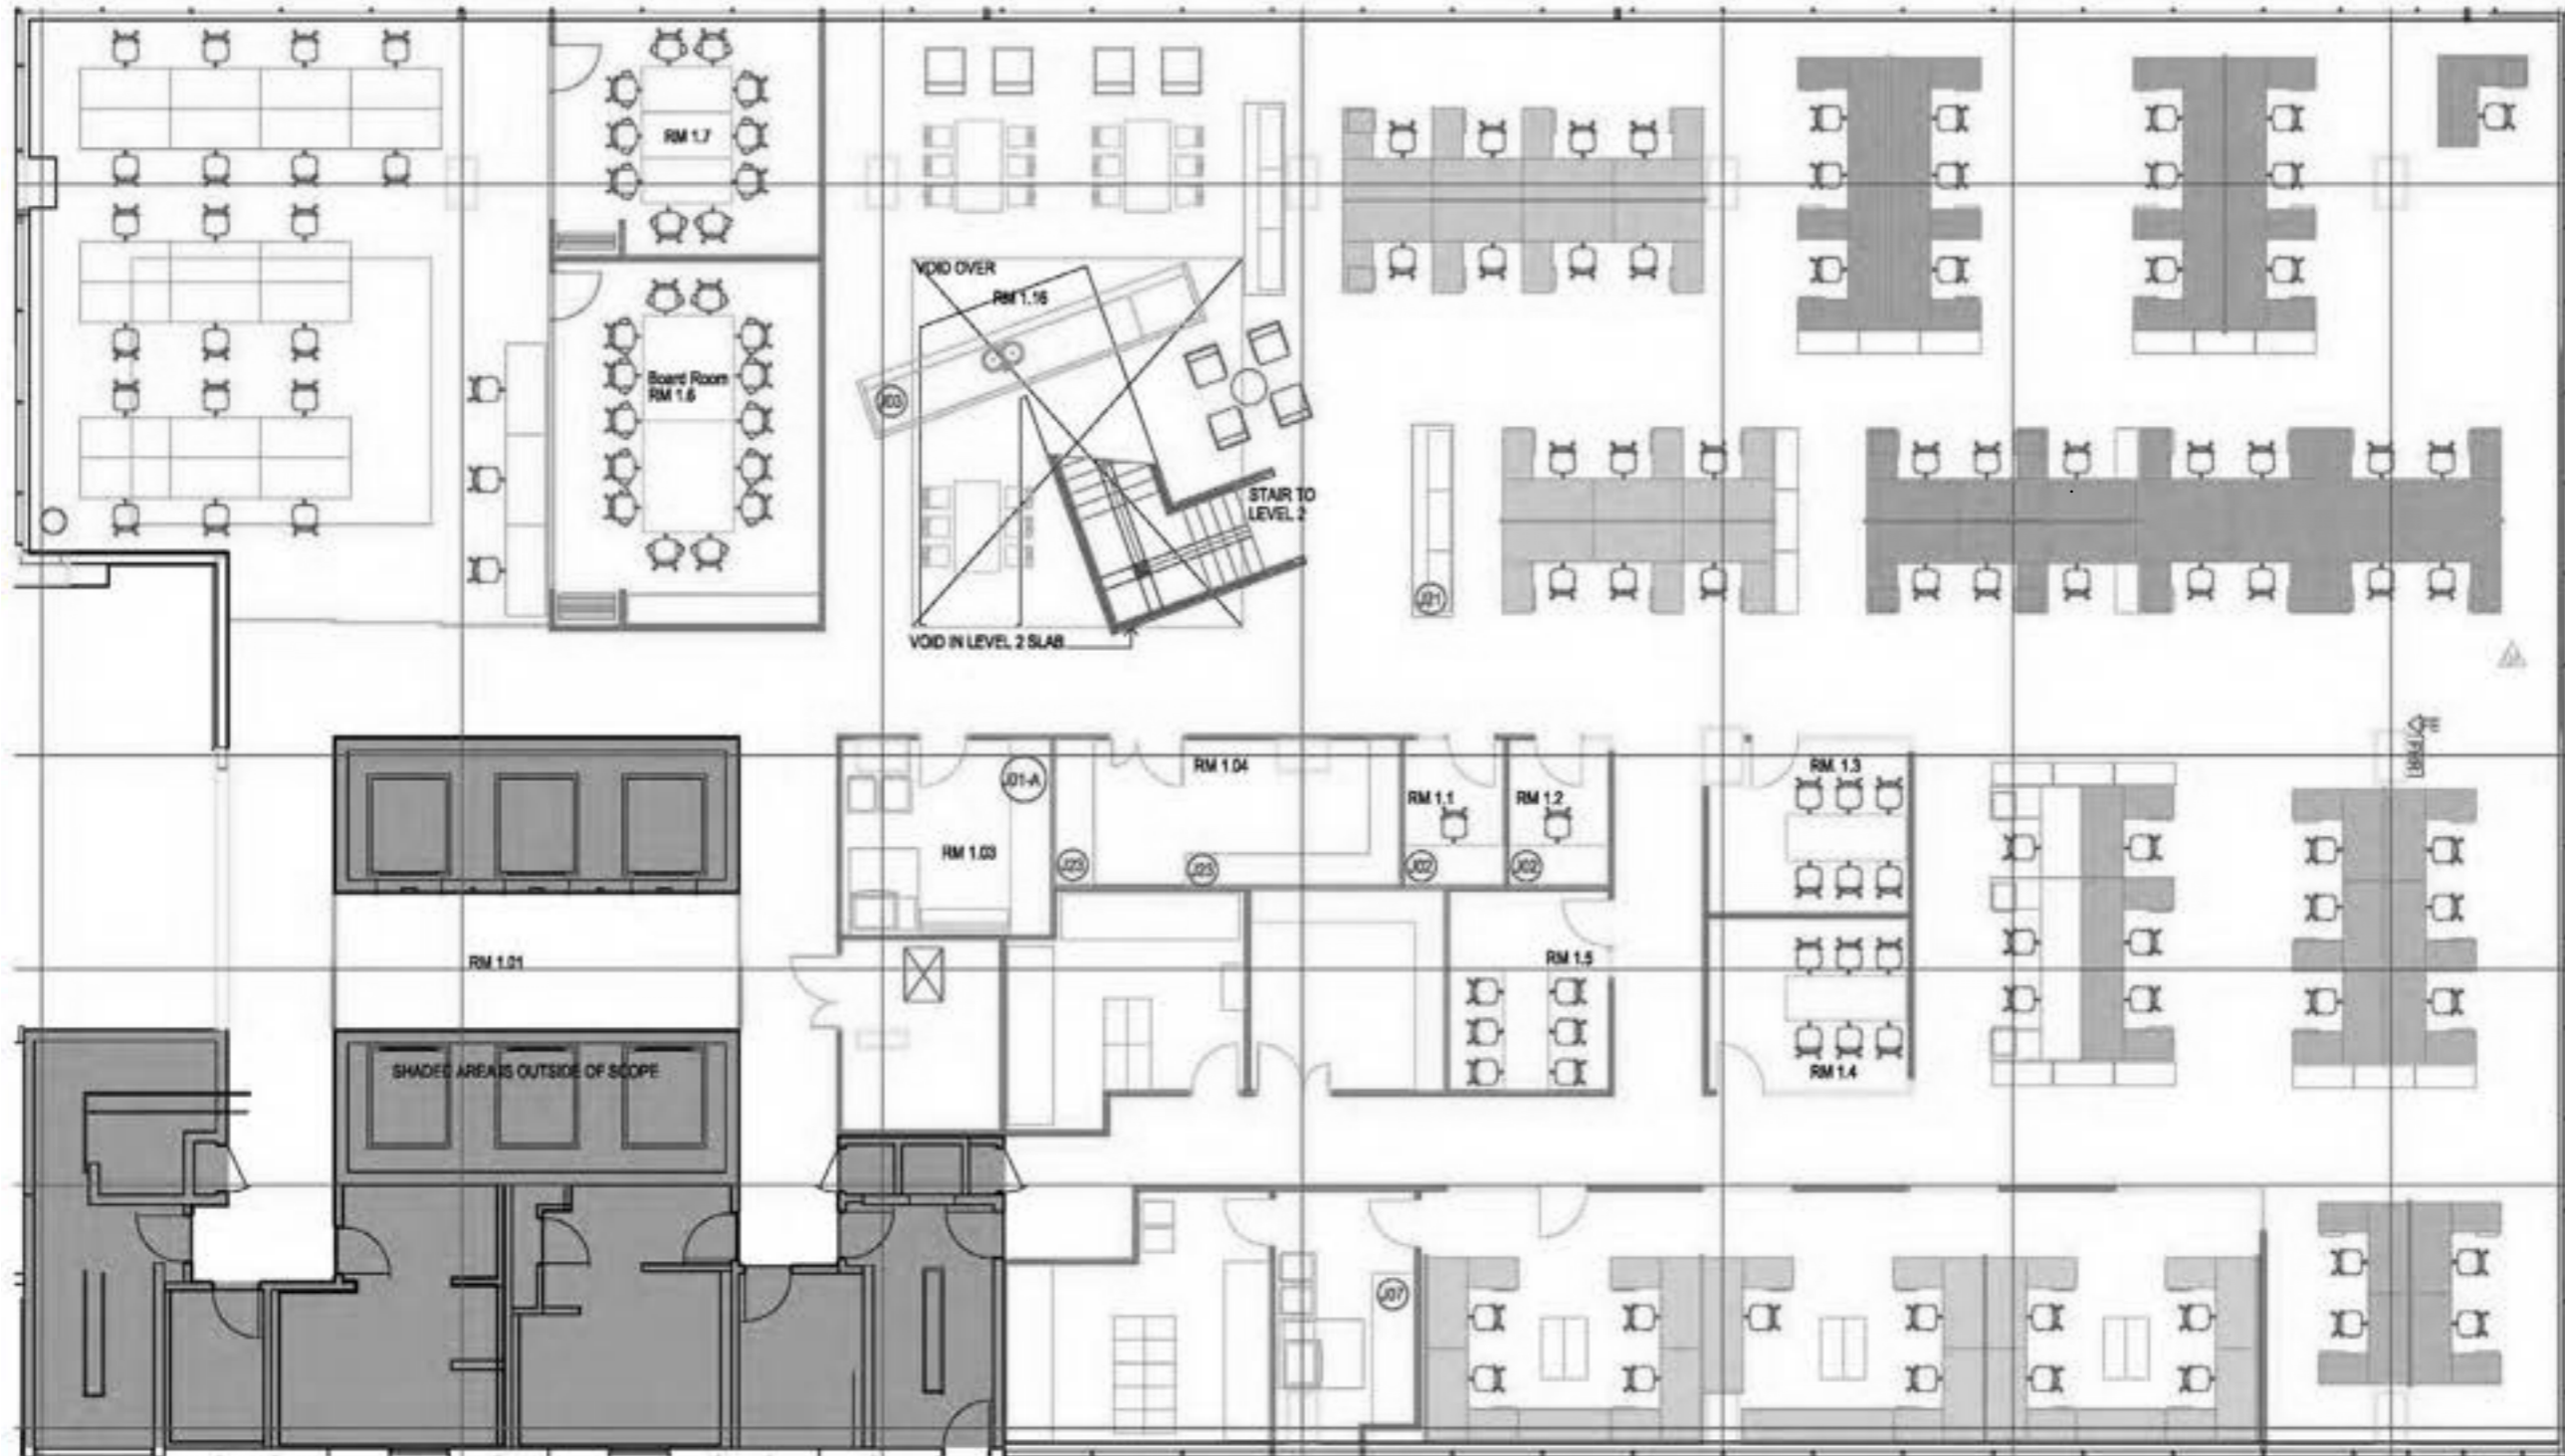

825

Ann St, Fortitude Valley QLD

Level 1

Level 1

Floorplan is indicative only.

825
Ann St, Fortitude Valley QLD

For current leasing availability including
floor details and contact details

[CLICK HERE](#)