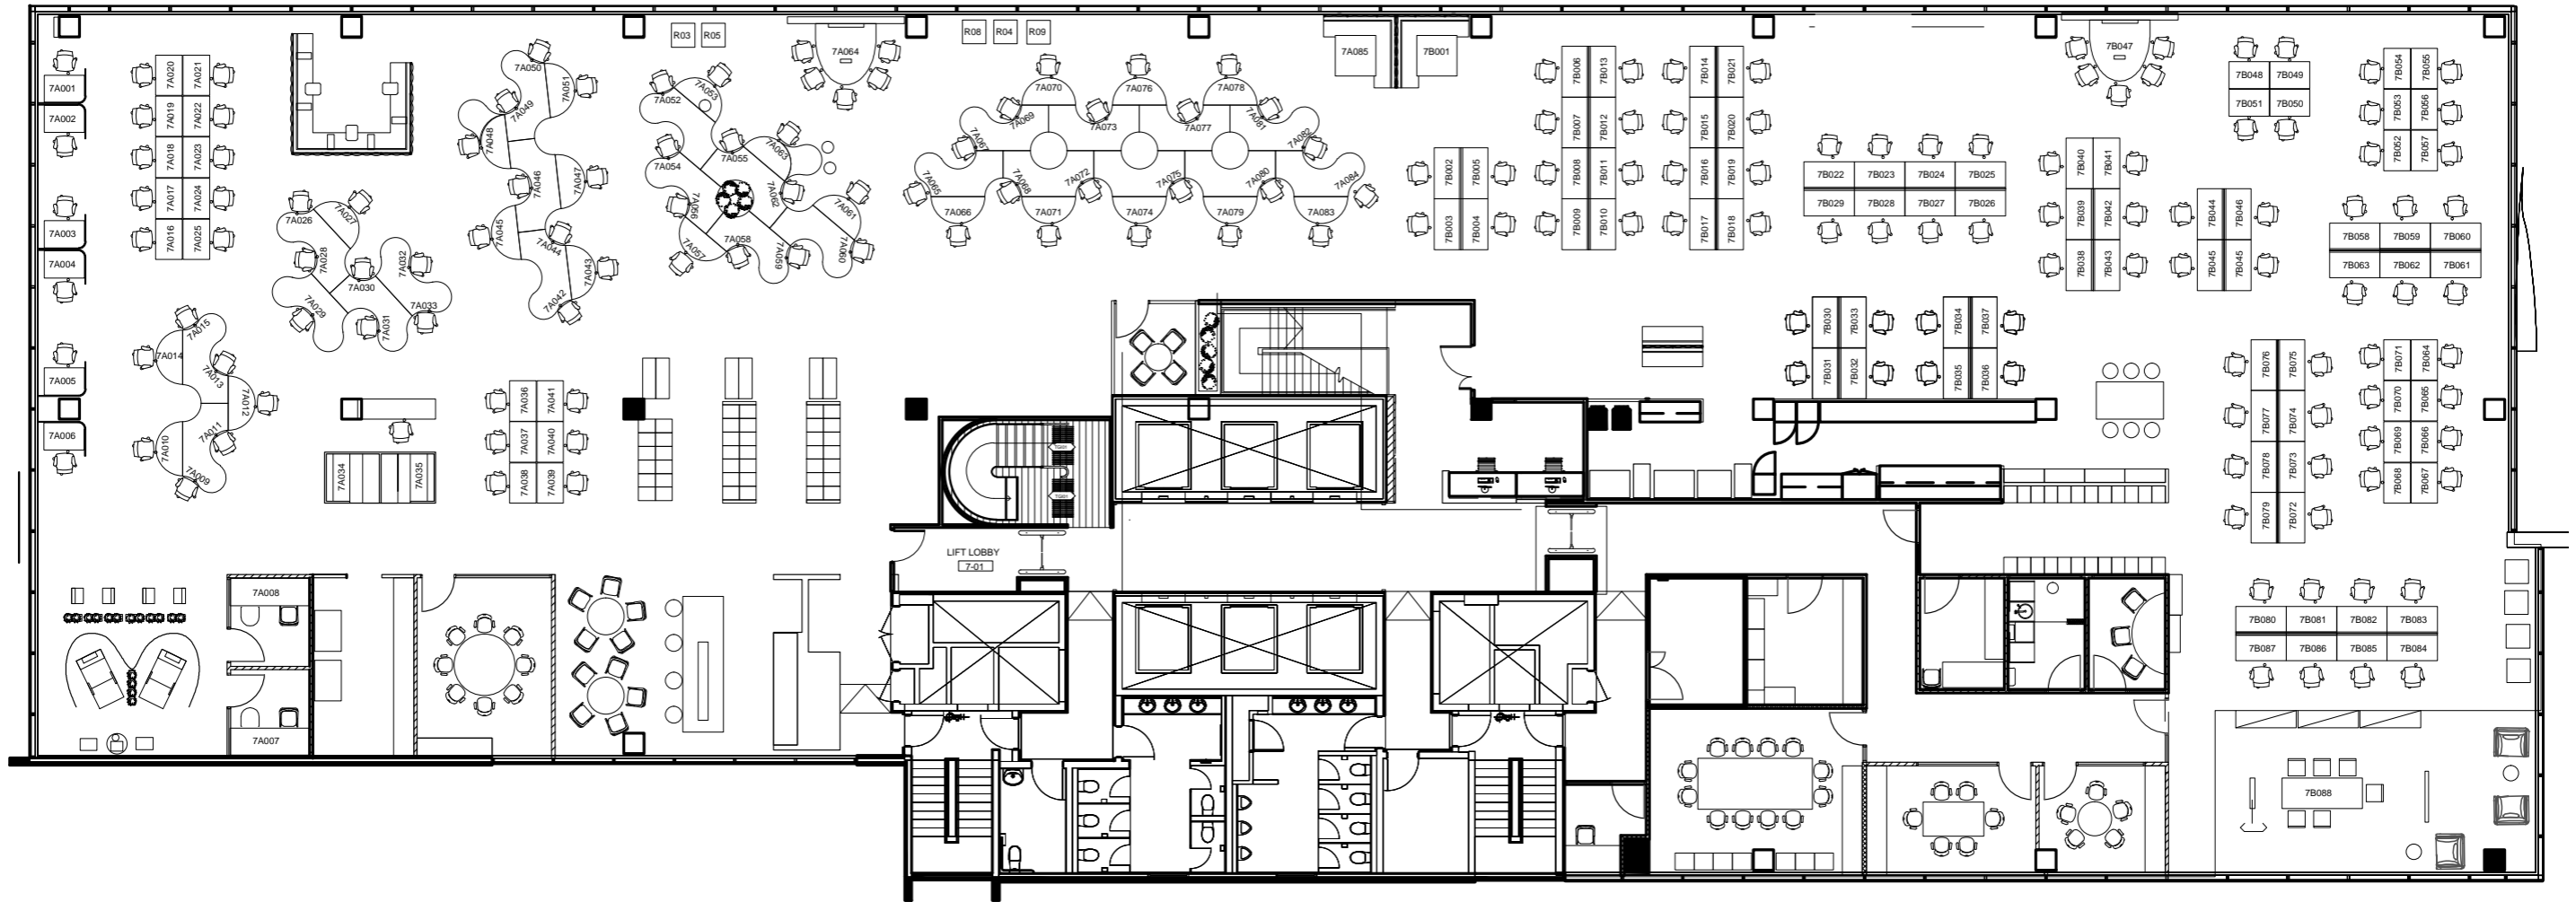

825

Ann St, Fortitude Valley QLD

Level 7

Level 7

Floorplan is indicative only.

825

Ann St, Fortitude Valley QLD

For current leasing availability including floor details and contact details