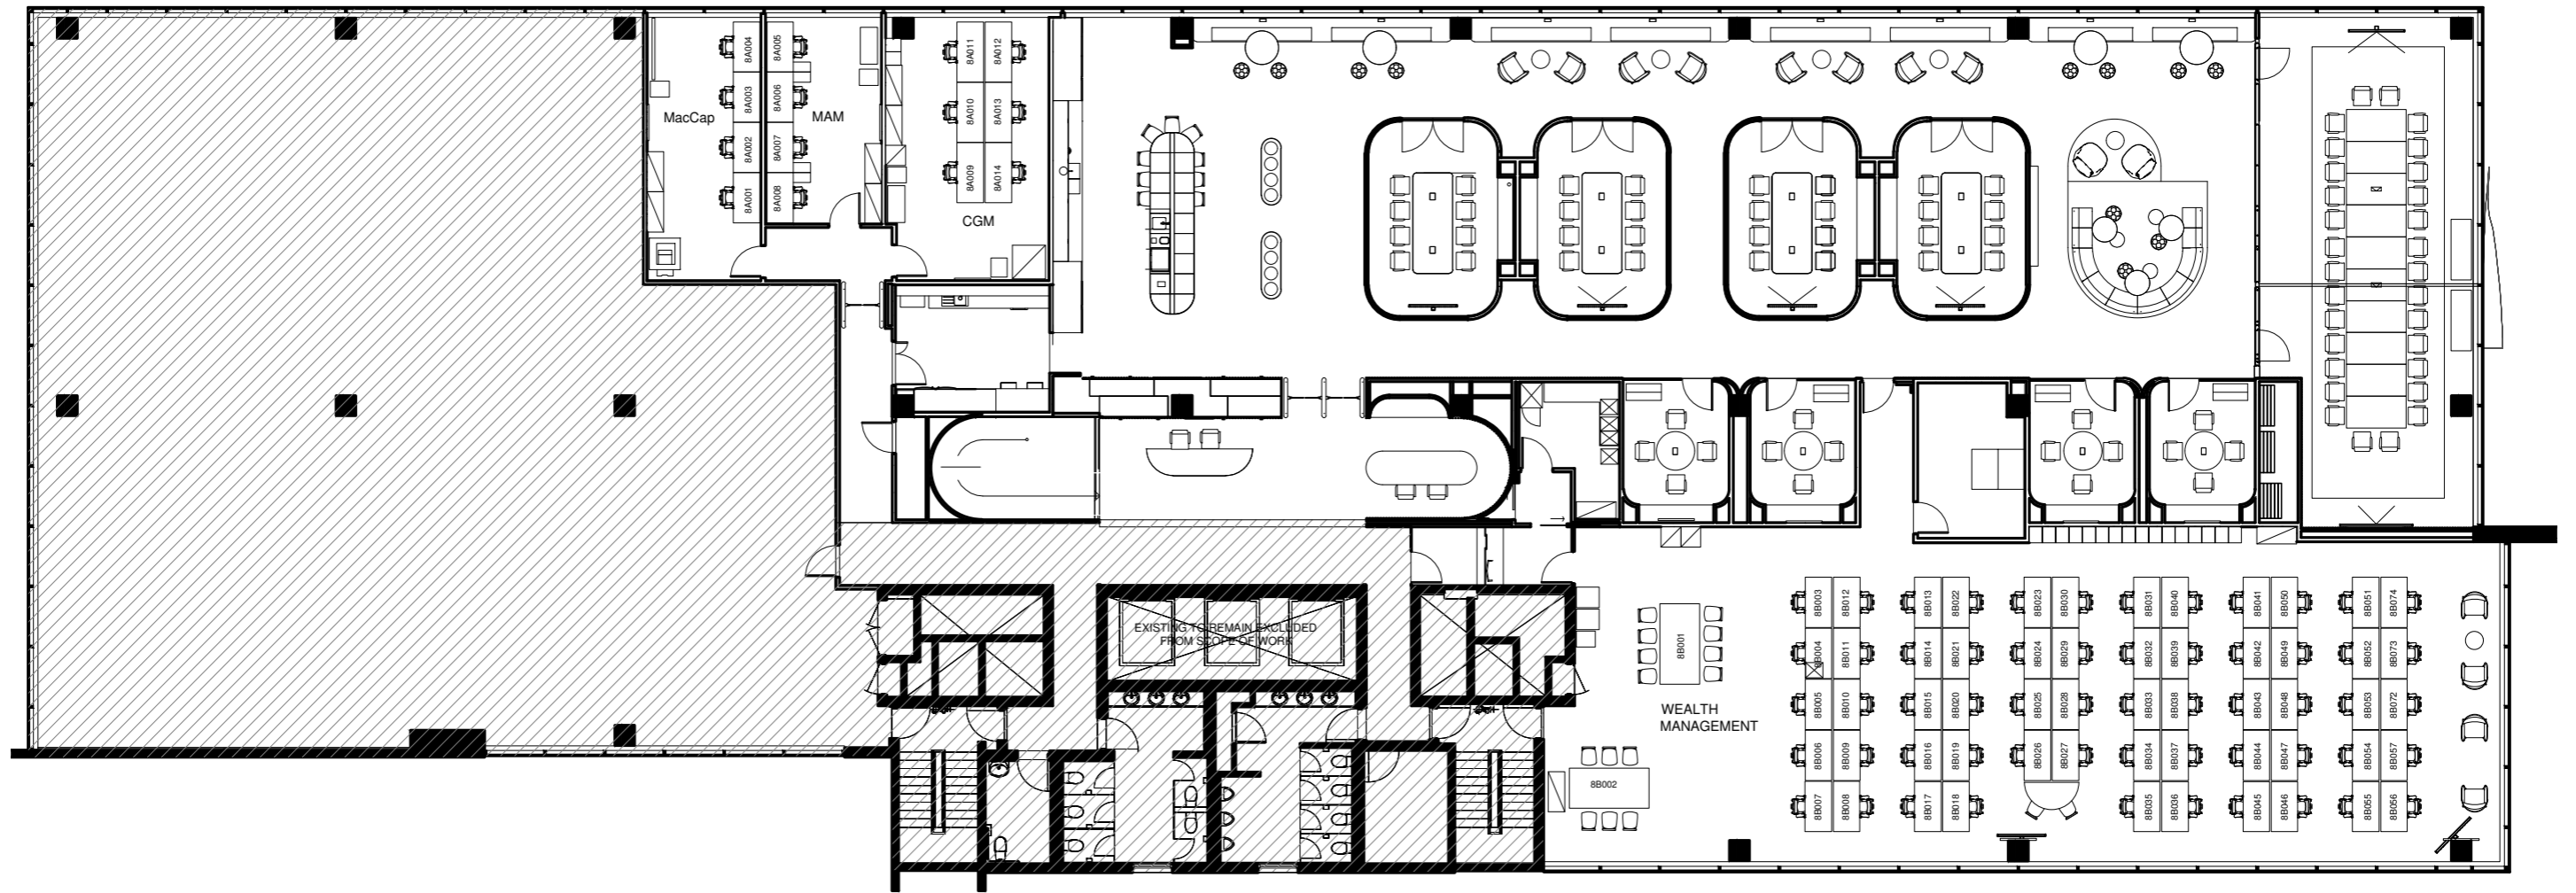

825

Ann St, Fortitude Valley QLD

Level 8

Level 8

Floorplan is indicative only.

825

Ann St, Fortitude Valley QLD

For current leasing availability including floor details and contact details