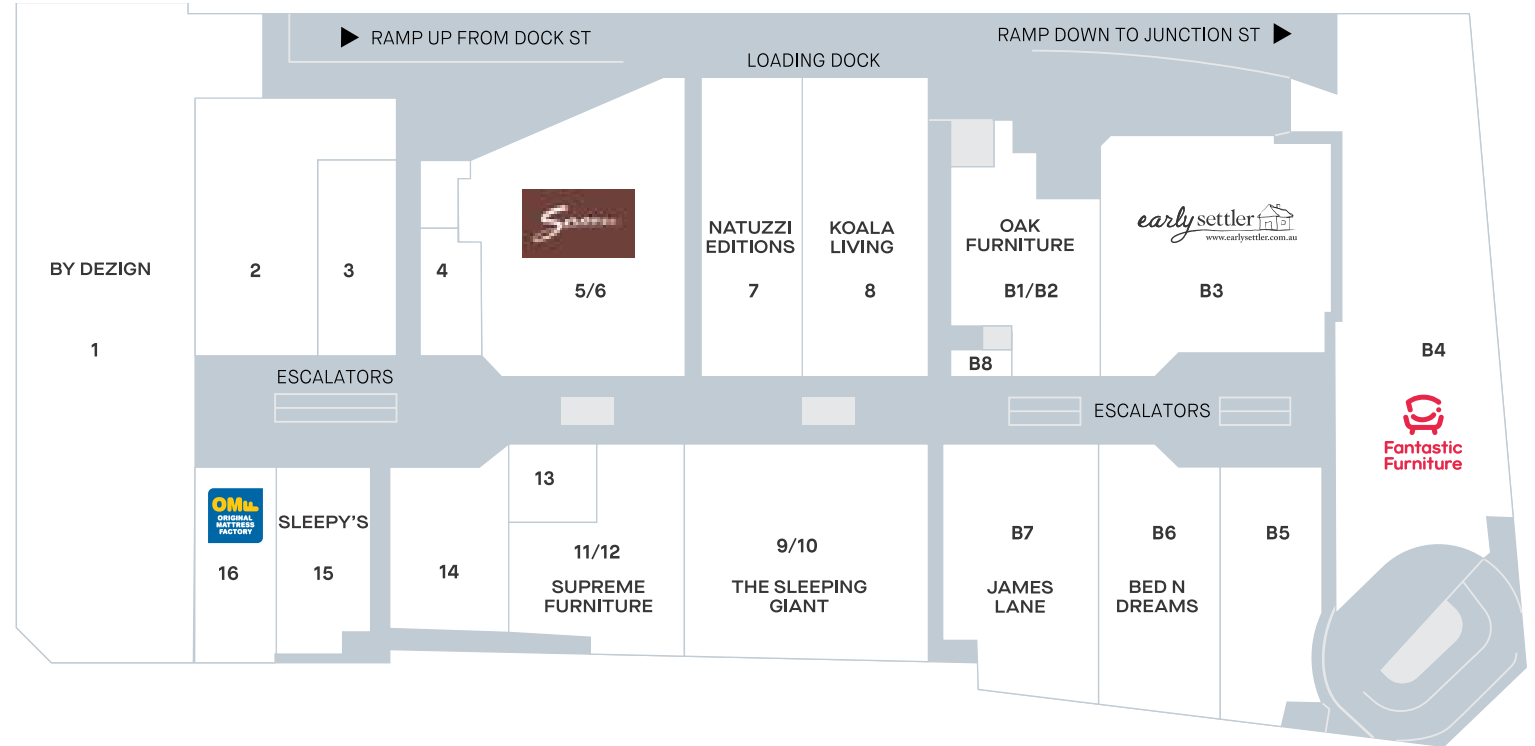

Auburn Megamall (Ground Floor)

265 Parramatta Road, Auburn NSW

Centuria

| | | |
|-------|---------------------|-----------------------|
| 1 | Freedom Furniture | 2,054.7m ² |
| 2/3 | Berkowitz Furniture | 1,141m ² |
| 4 | Saphire Wood | 316.7m ² |
| 5 | Deco Rug | 371.3m ² |
| 6A | Godfreys | 300.40m ² |
| 6/7/8 | The Good Guys | 2,653.8m ² |
| 9A | De Rucci Living | 393.1m ² |
| 9 | Carpet Call | 288.9m ² |
| 10 | Subway | 77.4m ² |
| 11 | Oz Design Furniture | 812.2m ² |
| 12 | Osmen | 734.8m ² |
| 13 | Zodiac Lighting | 163.5m ² |
| 14 | De Rucci | 417.8m ² |
| 15 | Digital Cinema | 369.6m ² |
| 16 | Plush | 1,000m ² |
| G99 | Xtreme Car Care | 20m ² |
| C01 | Kaffe | 47.7m ² |

Auburn Megamall (Level 1)

265 Parramatta Road, Auburn NSW

Centuria

| | | |
|-------|-------------------------|-----------------------|
| 1 | By Dezin | 2,959m ² |
| 2 | Vacant | 850.8m ² |
| 3 | Noble Home | 301.6m ² |
| 4 | Rugs a Million | 223.4m ² |
| 5/6 | Snooze | 1,364.2m ² |
| 7 | Natuzzi Editions | 689.1m ² |
| 8 | Koala Living | 919.5m ² |
| 9/10 | Sleeping Giant | 818.5m ² |
| 11/12 | Supreme Furniture | 1,254.8m ² |
| 13 | Vacant | 177.7m ² |
| 14 | Enhance Furnishings | 743.5m ² |
| 15 | Sleepy's | 402.7m ² |
| 16 | OMF | 390.6m ² |
| B1/2 | Oak Furniture | 999.7m ² |
| B3 | Early Settler | 932.2m ² |
| B4 | Fantastic Furniture | 2,059.4m ² |
| B5 | Living Design Furniture | 617.4m ² |
| B6 | Beds N Dreams | 733.1m ² |
| B7 | James Lane | 887.5m ² |
| B8 | The Koffee Spot | 38.3m ² |

Auburn Megamall (Level 2)

265 Parramatta Road, Auburn NSW

Centuria

| | | |
|-----|---------|-----------------------|
| 1/2 | Toymate | 2,960.3m ² |
| 3 | Vacant | 843.2m ² |