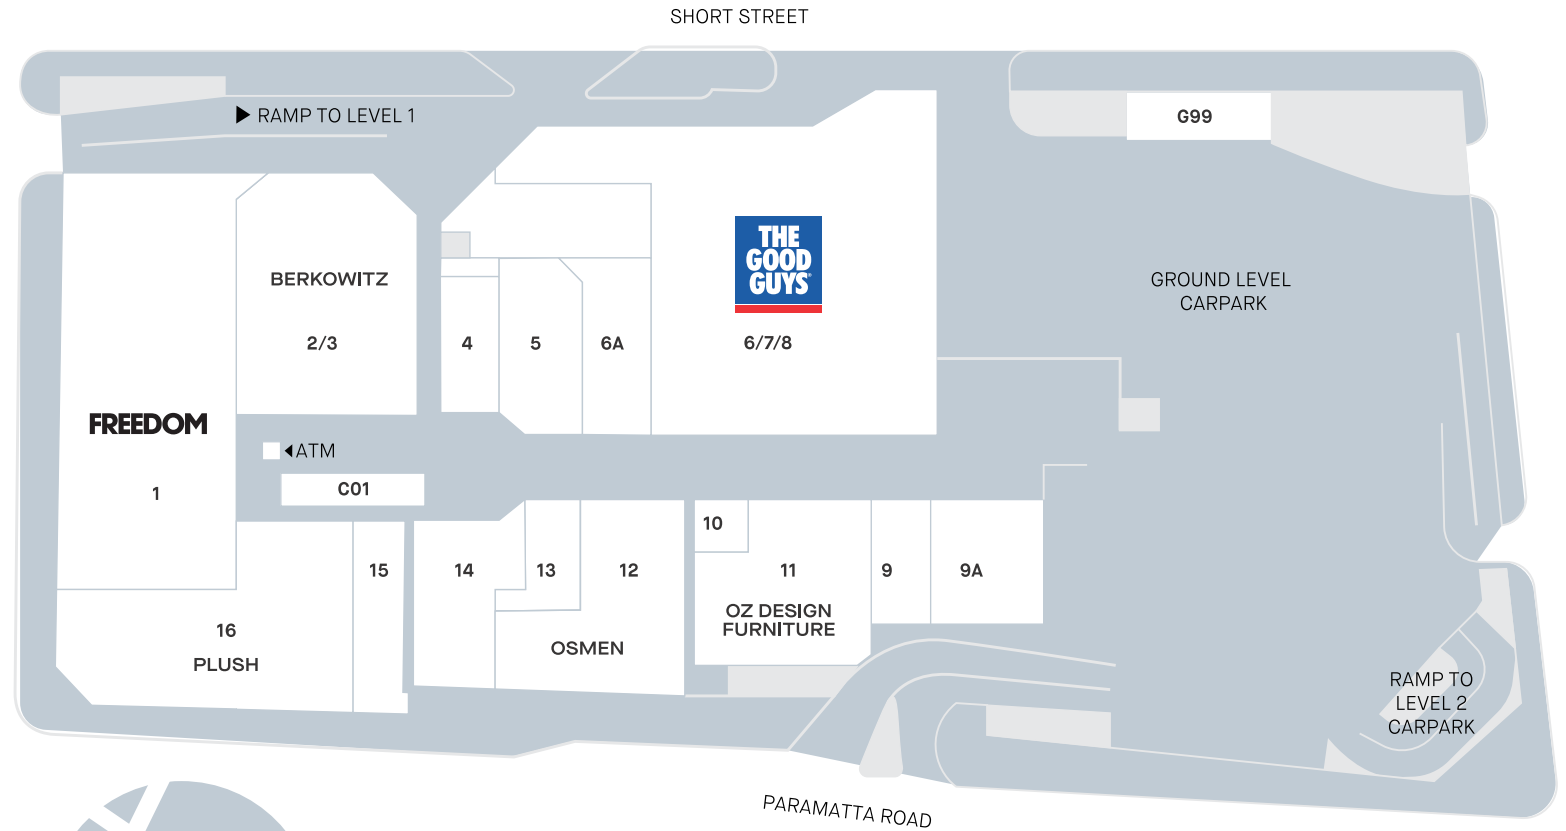

Auburn Megamall (Ground Floor)

265 Parramatta Road, Auburn NSW

Centuria

| | | |
|-------|---------------------|-----------------------|
| 1 | Freedom Furniture | 2,054.7m ² |
| 2/3 | Berkowitz Furniture | 1,141m ² |
| 4 | Saphire Wood | 316.7m ² |
| 5 | Deco Rug | 371.3m ² |
| 6A | Godfreys | 300.40m ² |
| 6/7/8 | The Good Guys | 2,653.8m ² |
| 9A | De Rucci Living | 393.1m ² |
| 9 | Carpet Call | 288.9m ² |
| 10 | Subway | 77.4m ² |
| 11 | Oz Design Furniture | 812.2m ² |
| 12 | Osmen | 734.8m ² |
| 13 | Zodiac Lighting | 163.5m ² |
| 14 | De Rucci | 417.8m ² |
| 15 | Digital Cinema | 369.6m ² |
| 16 | Plush | 1,000m ² |
| G99 | Xtreme Car Care | 20m ² |
| C01 | Kaffe | 47.7m ² |

Auburn Megamall (Level 1)

265 Parramatta Road, Auburn NSW

Centuria

| | | |
|-------|-------------------------|-----------------------|
| 1 | By Dezin | 2,959m ² |
| 2 | Vacant | 850.8m ² |
| 3 | Noble Home | 301.6m ² |
| 4 | Rugs a Million | 223.4m ² |
| 5/6 | Snooze | 1,364.2m ² |
| 7 | Natuzzi Editions | 689.1m ² |
| 8 | Koala Living | 919.5m ² |
| 9/10 | Sleeping Giant | 818.5m ² |
| 11/12 | Supreme Furniture | 1,254.8m ² |
| 13 | Vacant | 177.7m ² |
| 14 | Enhance Furnishings | 743.5m ² |
| 15 | Sleepy's | 402.7m ² |
| 16 | OMF | 390.6m ² |
| B1/2 | Oak Furniture | 999.7m ² |
| B3 | Early Settler | 932.2m ² |
| B4 | Fantastic Furniture | 2,059.4m ² |
| B5 | Living Design Furniture | 617.4m ² |
| B6 | Beds N Dreams | 733.1m ² |
| B7 | James Lane | 887.5m ² |
| B8 | The Koffee Spot | 38.3m ² |

Auburn Megamall (Level 2)

265 Parramatta Road, Auburn NSW

Centuria

| | | |
|-----|---------|-----------------------|
| 1/2 | Toymate | 2,960.3m ² |
| 3 | Vacant | 843.2m ² |